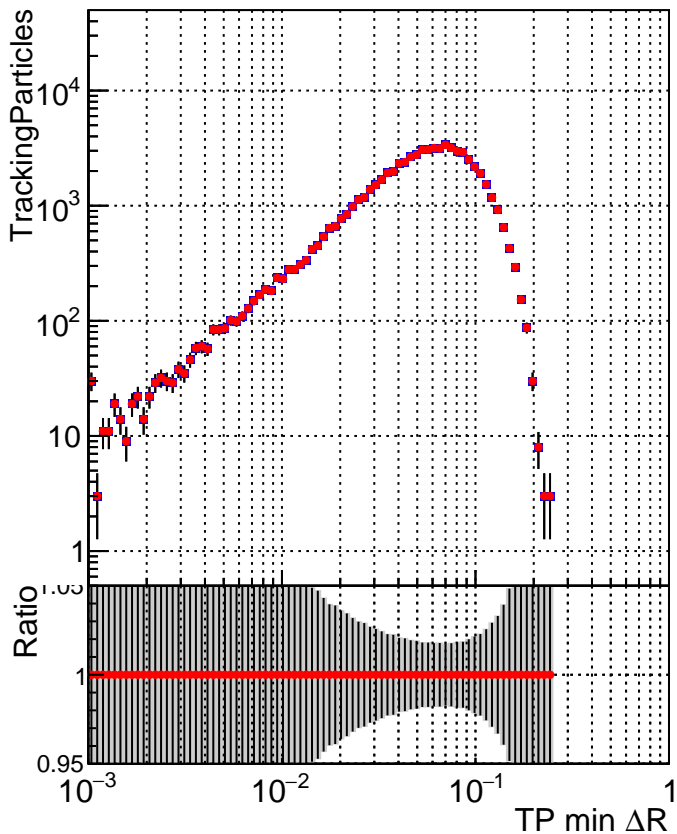

N of simulated tracks vs dR

N of associated tracks (simToReco) vs dR

N of simulated tracks

■ DQM\_CKF\_XiMinusPU\_base

■ DQM\_CKF\_XiMinusPU\_retrainOldFiles125\_v2\_prelimWPM\_epoch3