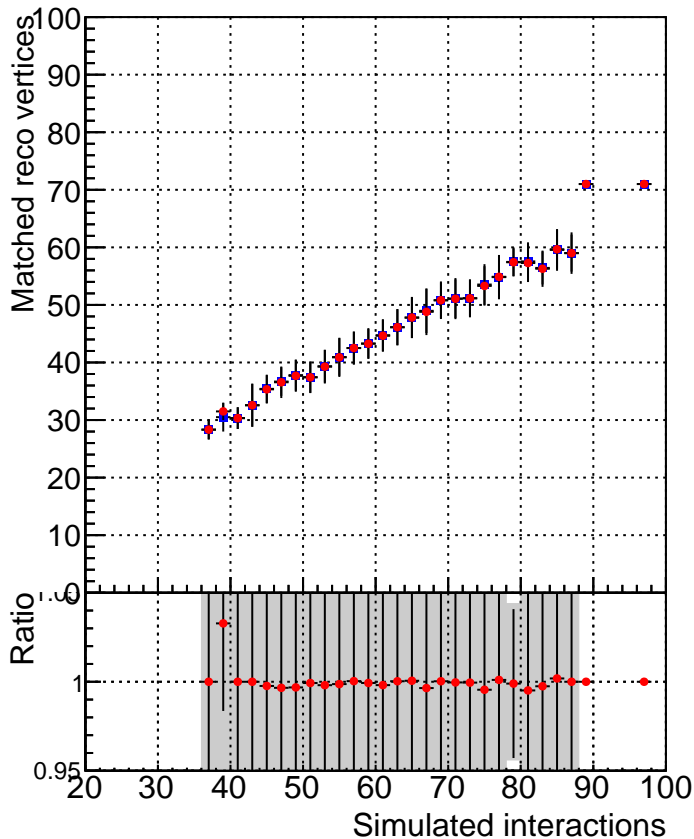

RecoVtx_vs_GenVtx

MatchedRecoVtx_vs_GenVtx

Merged vs Closest

—■— DQM_CKF_XiMinusPU_base

—●— DQM_CKF_XiMinusPU_retrainOldFiles125_v2_prelimWPM_epoch3