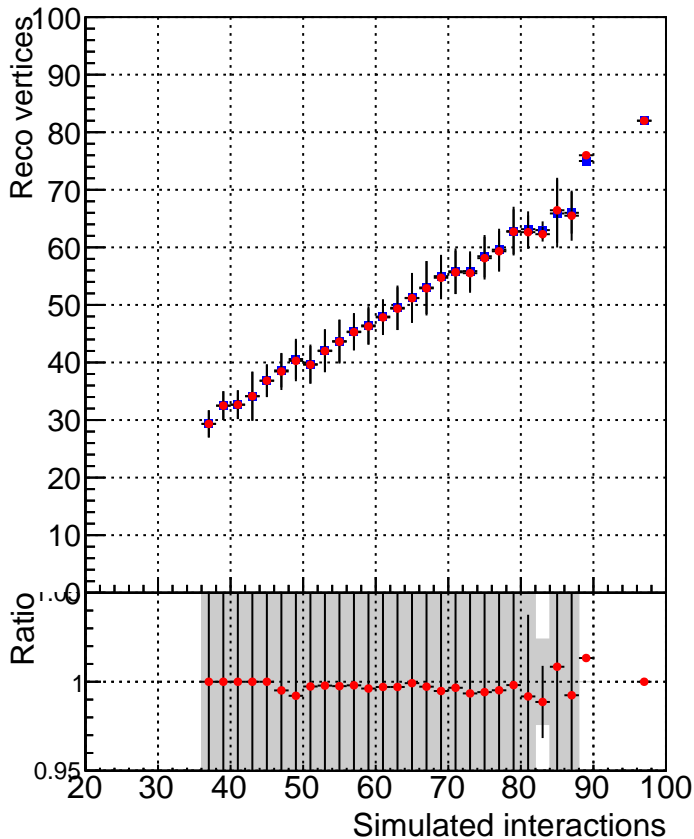

RecoVtx_vs_GenVtx

MatchedRecoVtx_vs_GenVtx

Merged vs Closest

—■— DQM_CKF_XiMinusPU_base

—●— DQM_CKF_XiMinusPU_retrainOldFiles125_v2_prelimWPM_epoch3