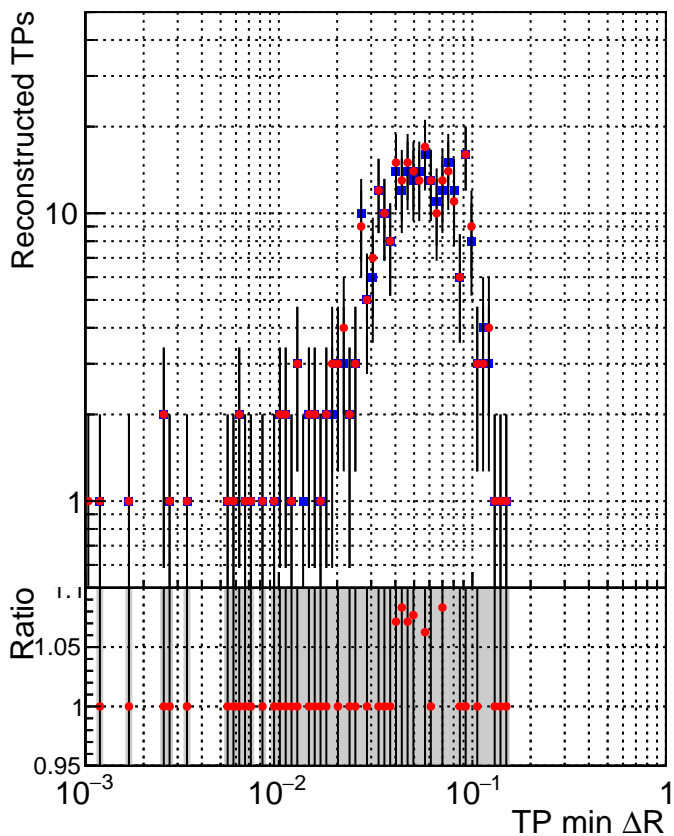

N of simulated tracks vs dR

N of associated tracks (simToReco) vs dR

N of simulated trac

- DQM_CKF_XiMinusPU_base
- DQM_CKF_XiMinusPU_retrainOldFiles125_v2_prelimWPM_epoch3