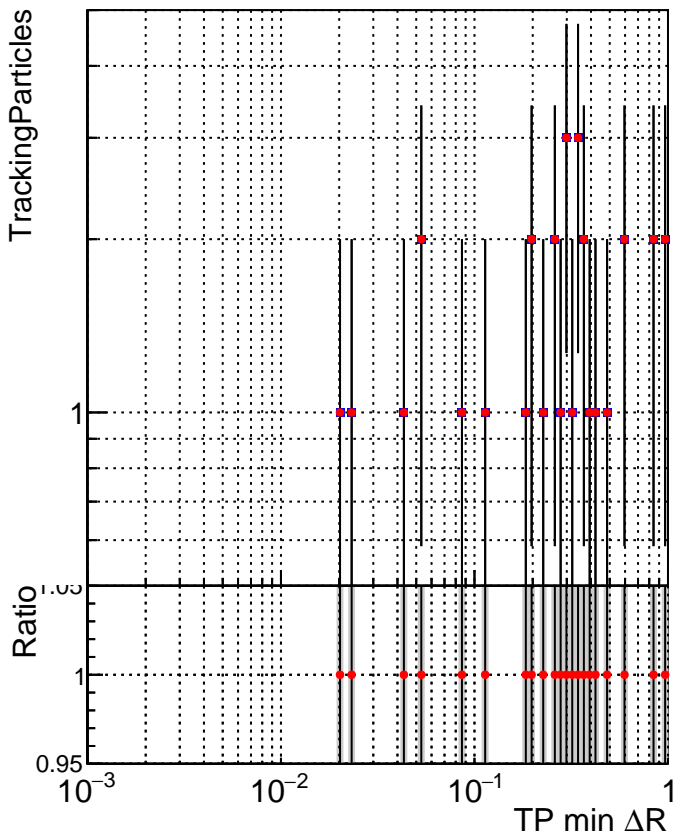

N of simulated tracks vs dR

N of associated tracks (simToReco) vs dR

N of simulated trac

- DQM_CKF_XiMinusPU_base
- DQM_CKF_XiMinusPU_retrainOldFiles125_v2_prelimWPM_epoch3