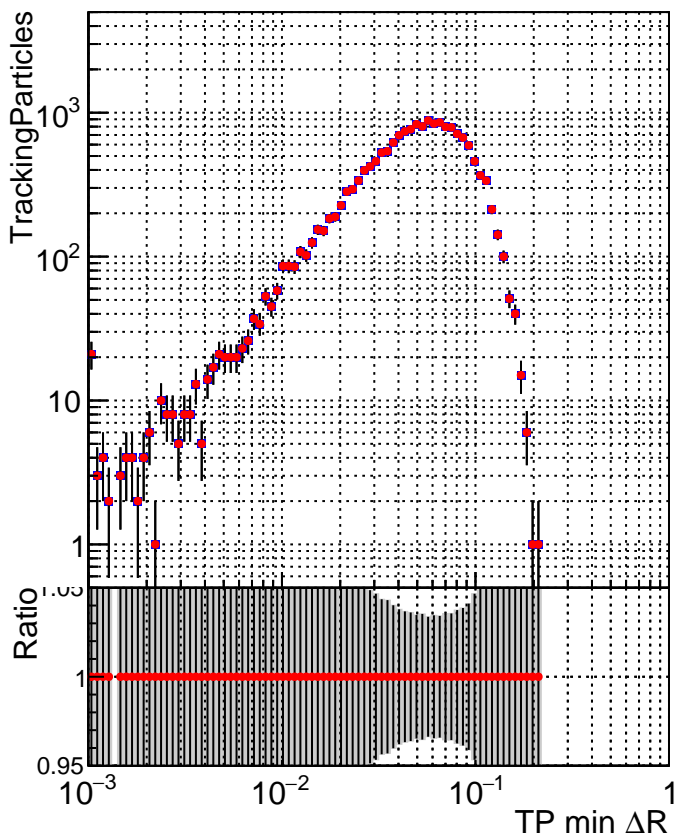

N of simulated tracks vs dR

N of associated tracks (simToReco) vs dR

N of simulated trac

- DQM_CKF_XiMinusPU_base
- DQM_CKF_XiMinusPU_retrainOldFiles125_v2_prelimWPM_epoch3