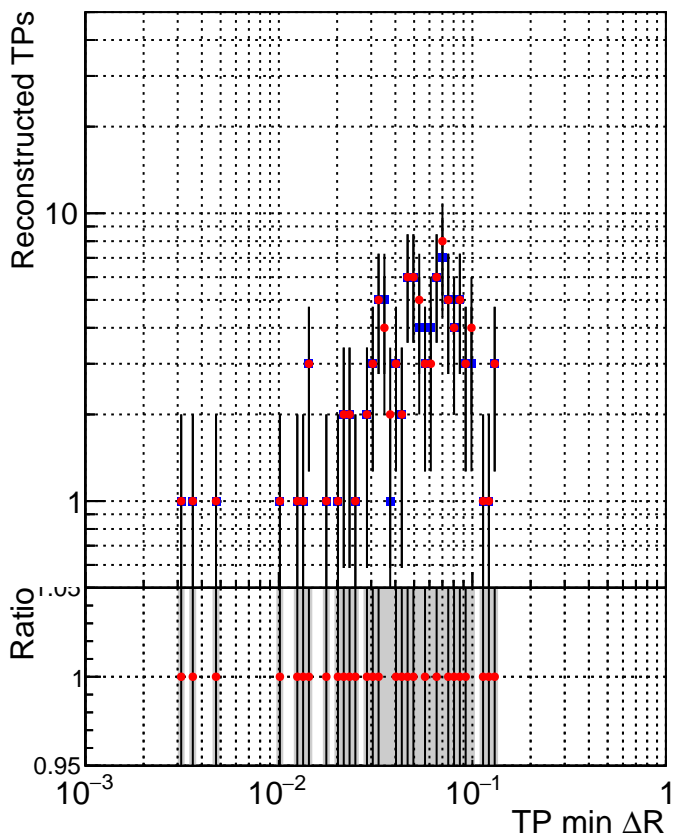

N of simulated tracks vs dR

N of associated tracks (simToReco) vs dR

N of simulated trac

- DQM_CKF_XiMinusPU_base
- DQM_CKF_XiMinusPU_retrainOldFiles125_v2_prelimWPM_epoch3