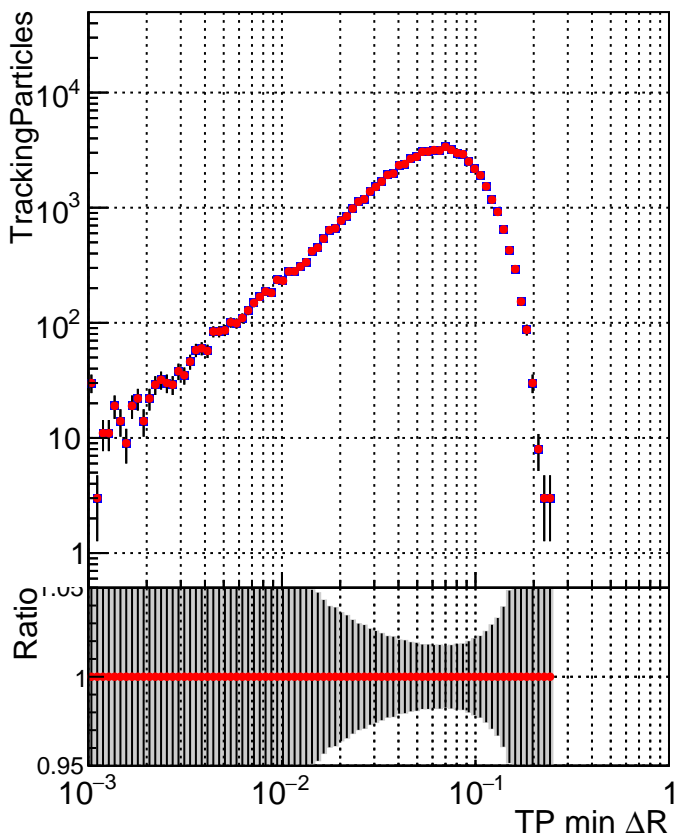

N of simulated tracks vs dR

N of associated tracks (simToReco) vs dR

N of simulated trac

■ DQM_CKF_XiMinusPU_base
■ DQM_CKF_XiMinusPU_retrainOldFiles125_v2_prelimWPM_epoch2