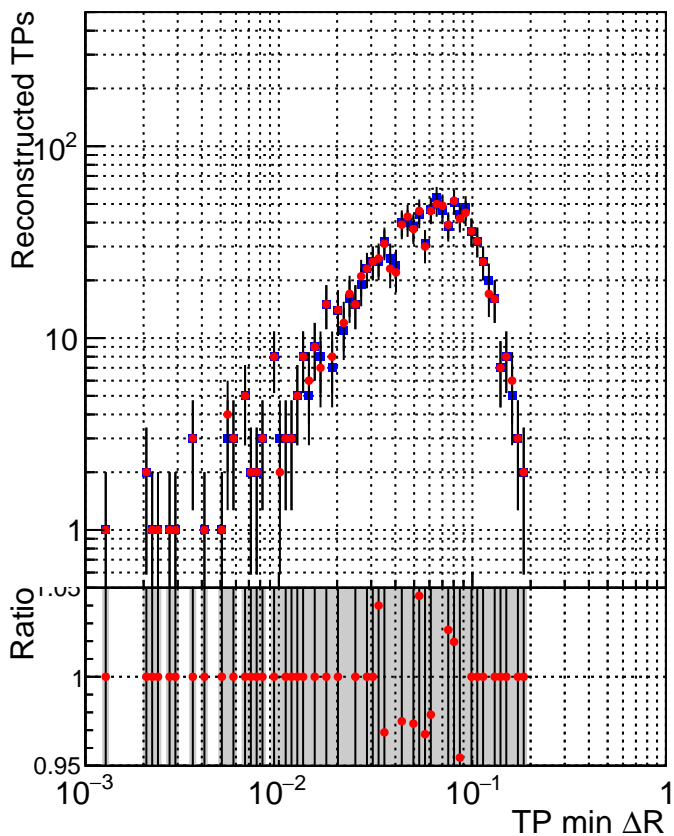

N of simulated tracks vs dR

N of associated tracks (simToReco) vs dR

N of simulated trac

■ DQM_CKF_XiMinusPU_base
■ DQM_CKF_XiMinusPU_retrainOldFiles125_v2_prelimWPM_epoch2