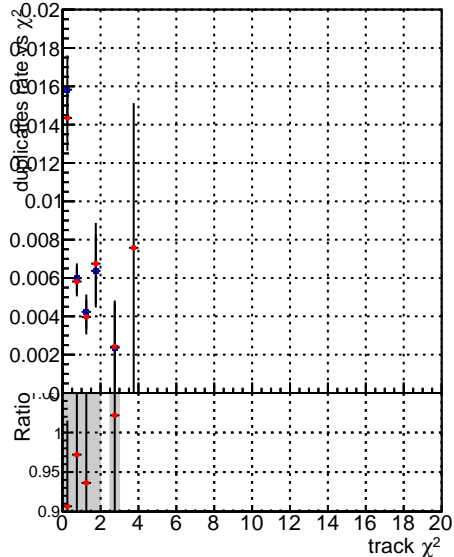

**Fake rate vs normalized  $\chi^2$**

**Duplicates Rate vs normalized  $\chi^2$**

**Pileup rate vs normalized  $\chi^2$**

**Fake rate vs.**  
—•— DQM\_CKF\_XiMinusPU\_base  
—•— DQM\_CKF\_XiMinusPU\_retrainOldFiles125\_v2\_prelimWPM\_epoch2