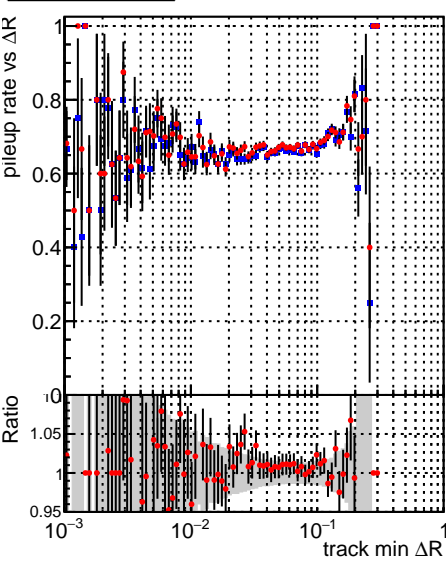

Fake rate vs dr**Duplicates Rate vs dr****Pileup rate vs dr**

—●— **DQM_CKF_XiMinusPU_base**
—●— **DQM_CKF_XiMinusPU_retrainOldFiles125_v2_prelimWPM_epoch2**

Fake rate vs ΔR(track, jet)**Duplicates rate vs ΔR(track, jet)****Pileup rate vs ΔR(track, jet)****Fake rate vs pu****Duplicates Rate vs pu****Pileup rate vs pu**