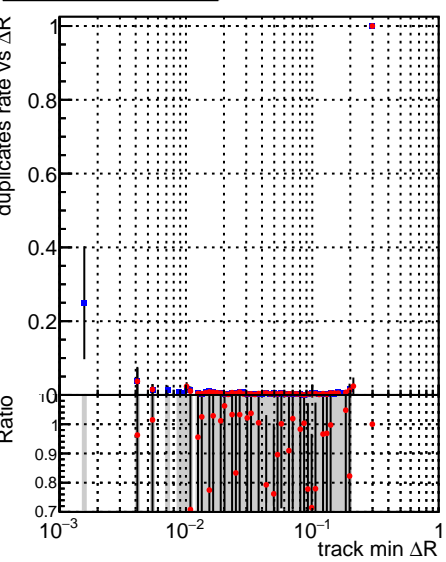

Fake rate vs dr**Duplicates Rate vs dr****Pileup rate vs dr**

—●— **DQM_CKF_XiMinusPU_base**
—●— **DQM_CKF_XiMinusPU_retrainOldFiles125_v2_prelimWPM_epoch2**

Fake rate vs ΔR(track, jet)**Duplicates rate vs ΔR(track, jet)****Pileup rate vs ΔR(track, jet)****Fake rate vs pu****Duplicates Rate vs pu****Pileup rate vs pu**