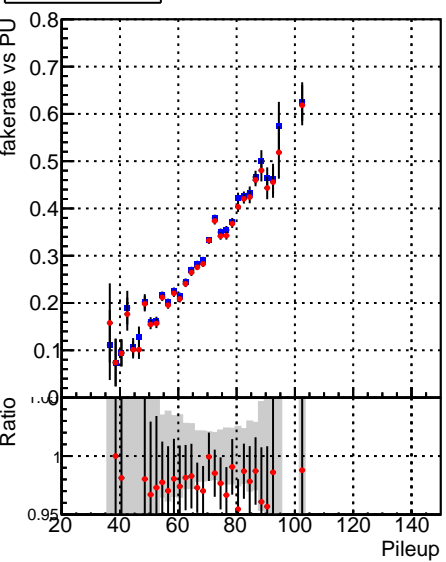

Fake rate vs dr**Duplicates Rate vs dr****Pileup rate vs dr**

—●— **DQM_CKF_XiMinusPU_base**
—●— **DQM_CKF_XiMinusPU_retrainOldFiles125_v2_prelimWPM_epoch2**

Fake rate vs ΔR(track, jet)**Duplicates rate vs ΔR(track, jet)****Pileup rate vs ΔR(track, jet)****Fake rate vs pu****Duplicates Rate vs pu****Pileup rate vs pu**