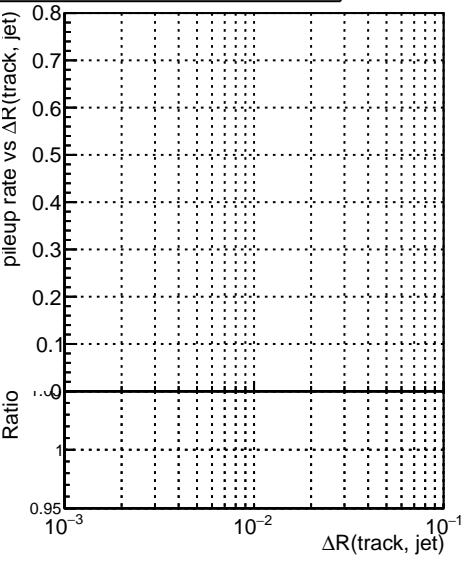

Fake rate vs dr**Duplicates Rate vs dr****Pileup rate vs dr**

—●— **DQM_CKF_XiMinusPU_base**
—●— **DQM_CKF_XiMinusPU_retrainOldFiles125_v2_prelimWPM_epoch2**

Fake rate vs ΔR(track, jet)**Duplicates rate vs ΔR(track, jet)****Pileup rate vs ΔR(track, jet)****Fake rate vs pu****Duplicates Rate vs pu****Pileup rate vs pu**