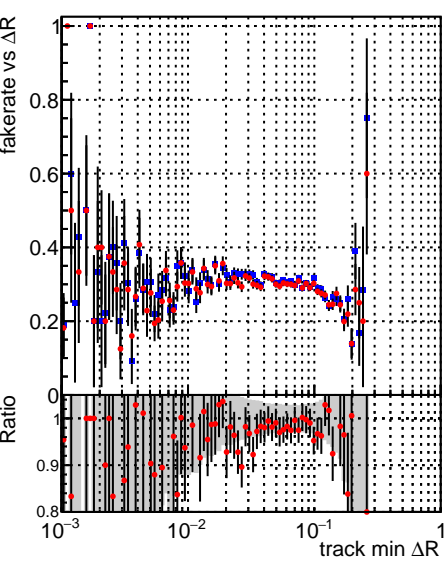

Fake rate vs dr**Duplicates Rate vs dr****Pileup rate vs dr**

—●— **DQM_CKF_XiMinusPU_base**
—●— **DQM_CKF_XiMinusPU_retrainOldFiles125_v2_prelimWPM_epoch2**

Fake rate vs ΔR(track, jet)**Duplicates rate vs ΔR(track, jet)****Pileup rate vs ΔR(track, jet)****Fake rate vs pu****Duplicates Rate vs pu****Pileup rate vs pu**