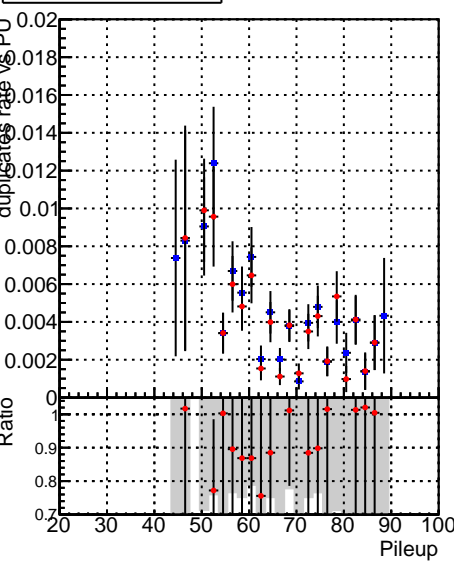

Fake rate vs dr**Duplicates Rate vs dr****Pileup rate vs dr**

—●— **DQM_CKF_XiMinusPU_base**
—●— **DQM_CKF_XiMinusPU_retrainOldFiles125_v2_prelimWPM_epoch2**

Fake rate vs ΔR(track, jet)**Duplicates rate vs ΔR(track, jet)****Pileup rate vs ΔR(track, jet)****Fake rate vs pu****Duplicates Rate vs pu****Pileup rate vs pu**