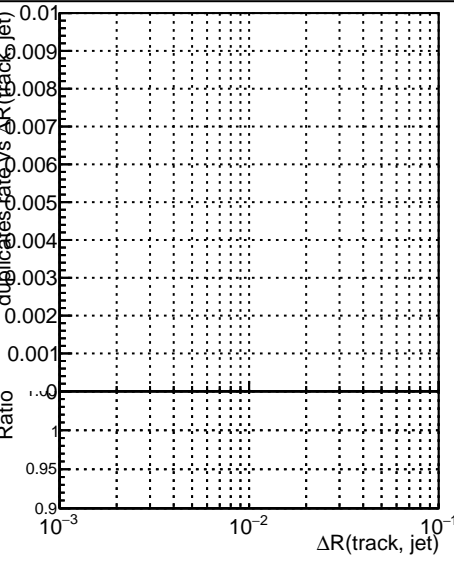

Fake rate vs dr**Duplicates Rate vs dr****Pileup rate vs dr**

—●— **DQM_CKF_XiMinusPU_base**
—●— **DQM_CKF_XiMinusPU_retrainOldFiles125_v2_prelimWPM_epoch2**

Fake rate vs ΔR(track, jet)**Duplicates rate vs ΔR(track, jet)****Pileup rate vs ΔR(track, jet)****Fake rate vs pu****Duplicates Rate vs pu****Pileup rate vs pu**