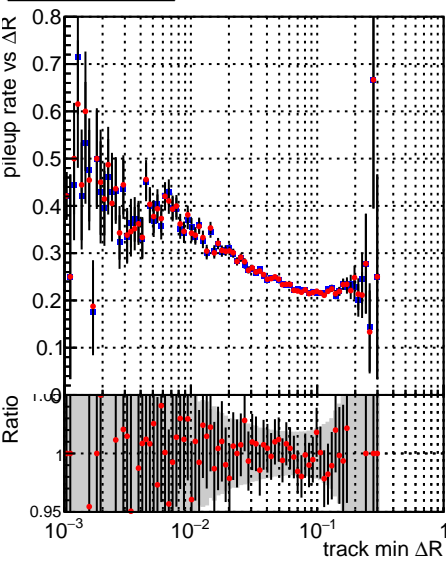

**Fake rate vs dr****Duplicates Rate vs dr****Pileup rate vs dr**

—●— **DQM\_CKF\_XiMinusPU\_base**  
—●— **DQM\_CKF\_XiMinusPU\_retrainOldFiles125\_v2\_prelimWPM\_epoch2**

**Fake rate vs****Fake rate vs pu****Duplicates Rate vs pu****Pileup rate vs pu**