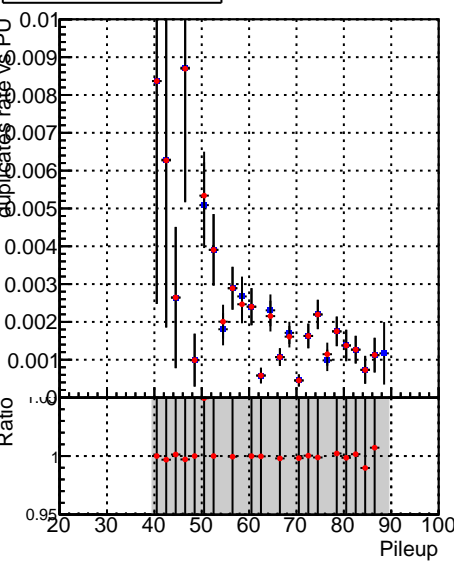

**Fake rate vs dr****Duplicates Rate vs dr****Pileup rate vs dr**

—●— **DQM\_CKF\_XiMinusPU\_base**  
—●— **DQM\_CKF\_XiMinusPU\_retrainOldFiles125\_v2\_prelimWPM\_epoch2**

**Fake rate vs****Fake rate vs pu****Duplicates Rate vs pu****Pileup rate vs pu**