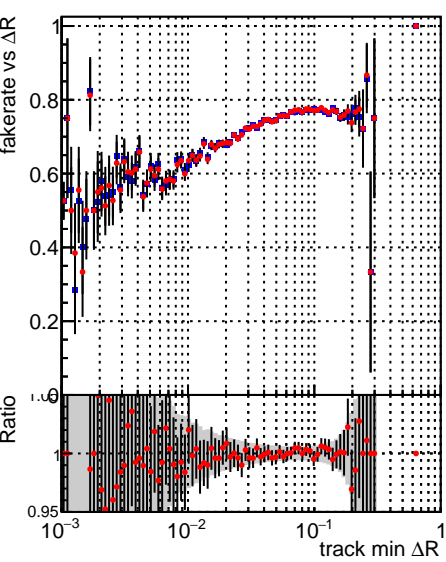

**Fake rate vs dr****Duplicates Rate vs dr****Pileup rate vs dr**

—●— **DQM\_CKF\_XiMinusPU\_base**  
—●— **DQM\_CKF\_XiMinusPU\_retrainOldFiles125\_v2\_prelimWPM\_epoch2**

**Fake rate vs****Fake rate vs pu****Duplicates Rate vs pu****Pileup rate vs pu**