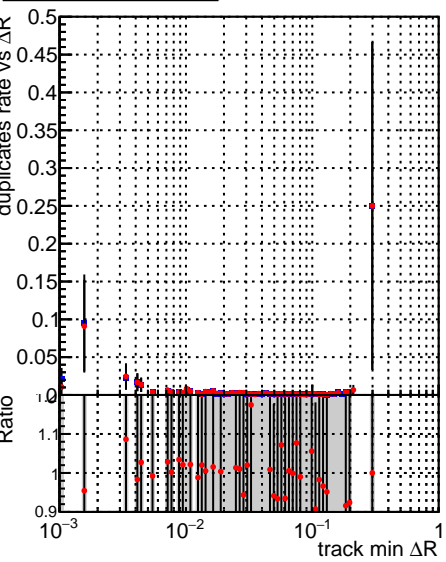

**Fake rate vs dr****Duplicates Rate vs dr****Pileup rate vs dr**

—●— **DQM\_CKF\_XiMinusPU\_base**  
—●— **DQM\_CKF\_XiMinusPU\_retrainOldFiles125\_v2\_prelimWPM\_epoch2**

**Fake rate vs****Fake rate vs pu****Duplicates Rate vs pu****Pileup rate vs pu**