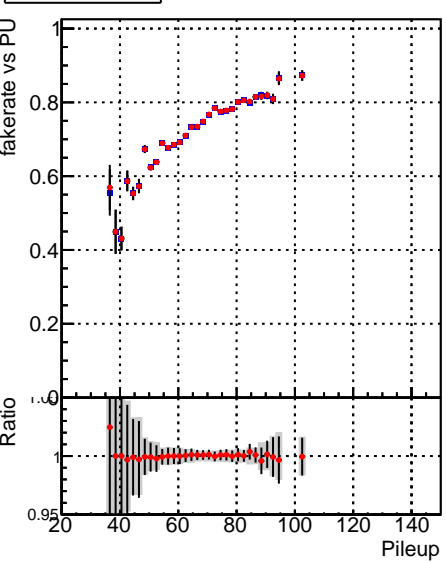

**Fake rate vs dr****Duplicates Rate vs dr****Pileup rate vs dr**

—●— **DQM\_CKF\_XiMinusPU\_base**  
—●— **DQM\_CKF\_XiMinusPU\_retrainOldFiles125\_v2\_prelimWPM\_epoch2**

**Fake rate vs****Fake rate vs pu****Duplicates Rate vs pu****Pileup rate vs pu**