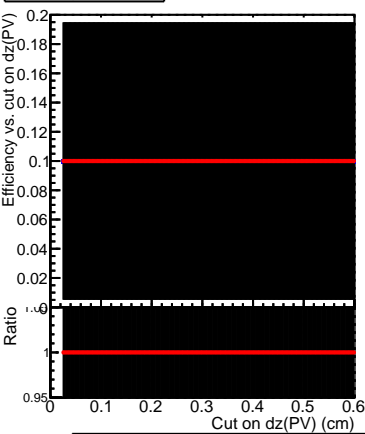

Efficiency vs. dz (PV)

Efficiency (tracking eff factorized out) vs. dz (PV)

Legend:

- DQM_CKF_XiMinusPU_base (black line with blue square)
- DQM_CKF_XiMinusPU_retrainOldFiles125_v2_prelimWPM_epoch2 (red line with red circle)