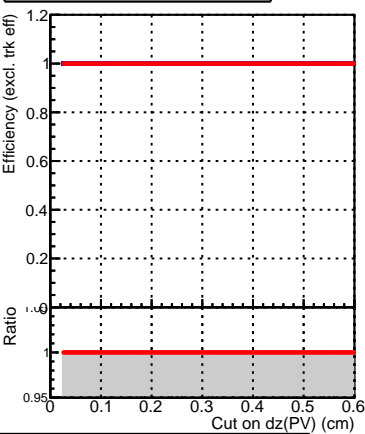

Efficiency vs. dz (PV)

Efficiency (tracking eff factorized out) vs. dz (PV)

Legend:

- DQM_CKF_XiMinusPU_base (black line with blue square)
- DQM_CKF_XiMinusPU_retrainOldFiles125_v2_prelimWPM_epoch2 (red line with red circle)