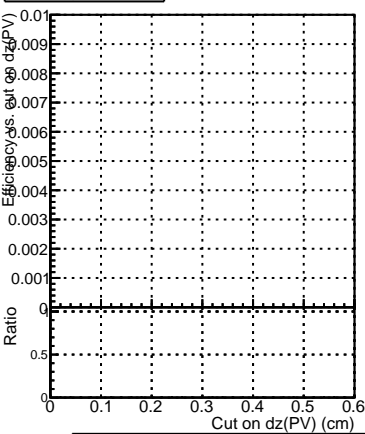

Efficiency vs. dz (PV)

Efficiency (tracking eff factorized out) vs. dz (PV)

Legend:
■ DQM_CKF_XiMinusPU_base
● DQM_CKF_XiMinusPU_retrainOldFiles125_v2_prelimWPM_epoch2