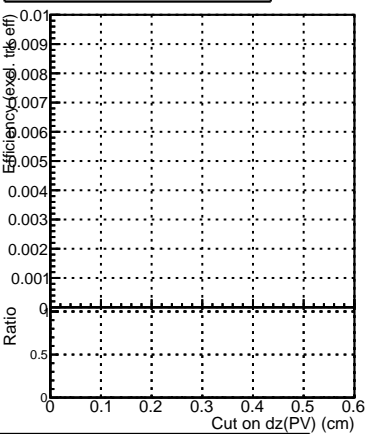

Efficiency vs. dz (PV)

Efficiency (tracking eff factorized out) vs. dz (PV)

Legend:
■ DQM_CKF_XiMinusPU_base
● DQM_CKF_XiMinusPU_retrainOldFiles125_v2_prelimWPM_epoch2