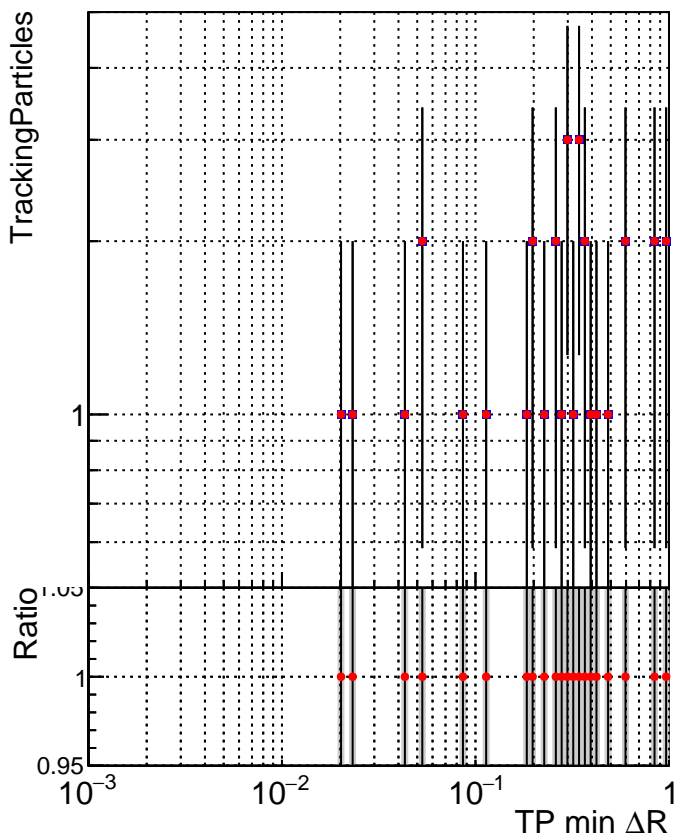

N of simulated tracks vs dR

N of associated tracks (simToReco) vs dR

N of simulated tracks

■ DQM\_CKF\_XiMinusPU\_base  
● DQM\_CKF\_XiMinusPU\_retrainOldFiles125\_v2\_prelimWPM\_epoch2