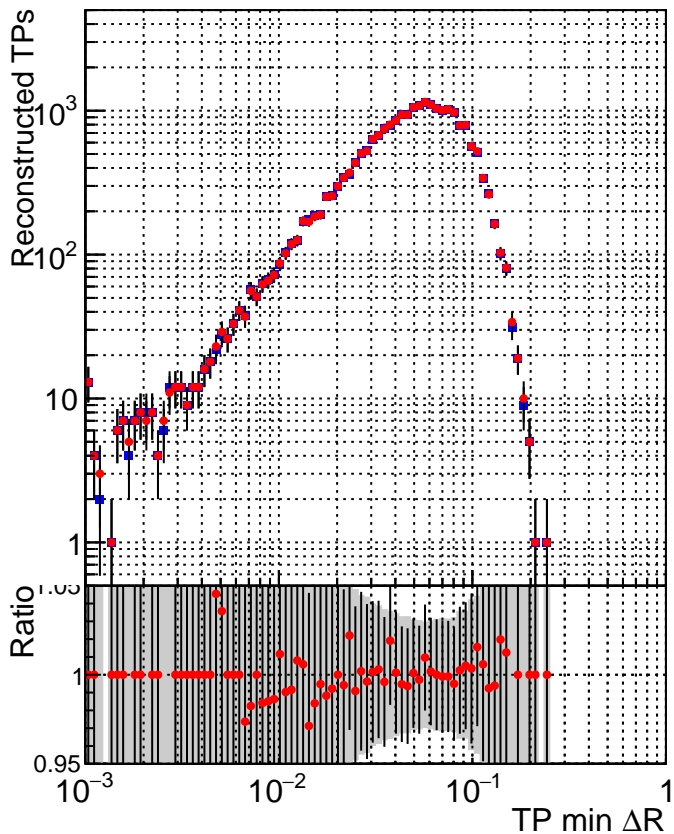

N of simulated tracks vs dR

N of associated tracks (simToReco) vs dR

N of simulated tracks

■ DQM\_CKF\_XiMinusPU\_base  
■ DQM\_CKF\_XiMinusPU\_retrainOldFiles125\_v2\_prelimWPM\_epoch2