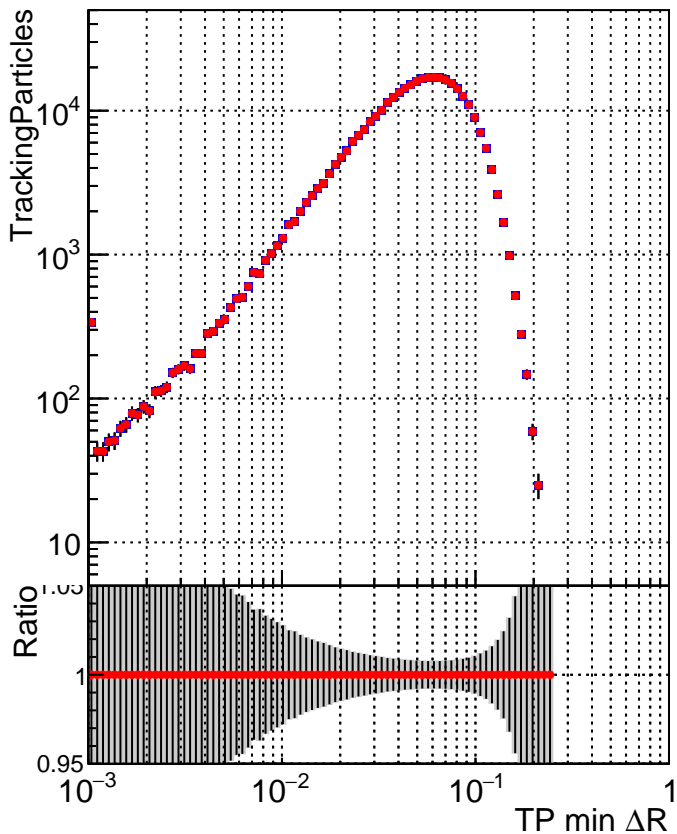

N of simulated tracks vs dR

N of associated tracks (simToReco) vs dR

N of simulated tracks

■ DQM\_CKF\_XiMinusPU\_base  
■ DQM\_CKF\_XiMinusPU\_retrainOldFiles125\_v2\_prelimWPM\_epoch2