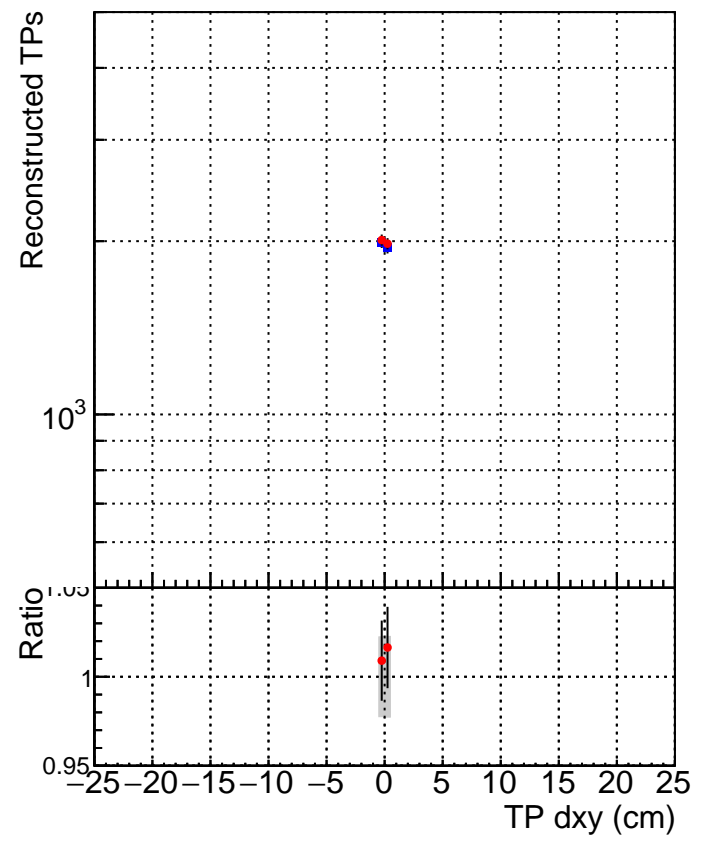

N of simulated tracks vs dxy

N of associated tracks (simToReco) vs dxy

N of simulated track

—■— DQM_CKF_XiMinusPU_base
—●— DQM_CKF_XiMinusPU_retrainOldFiles125_v2_prelimWPM_epoch2