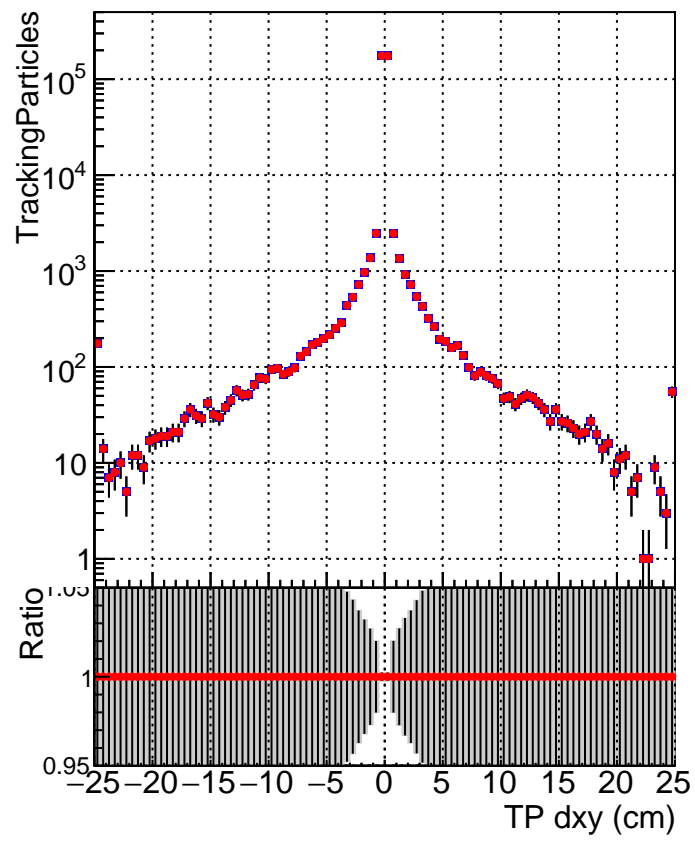

N of simulated tracks vs dxy

N of associated tracks (simToReco) vs dxy

N of simulated track

—■— DQM_CKF_XiMinusPU_base
—●— DQM_CKF_XiMinusPU_retrainOldFiles125_v2_prelimWPM_epoch2