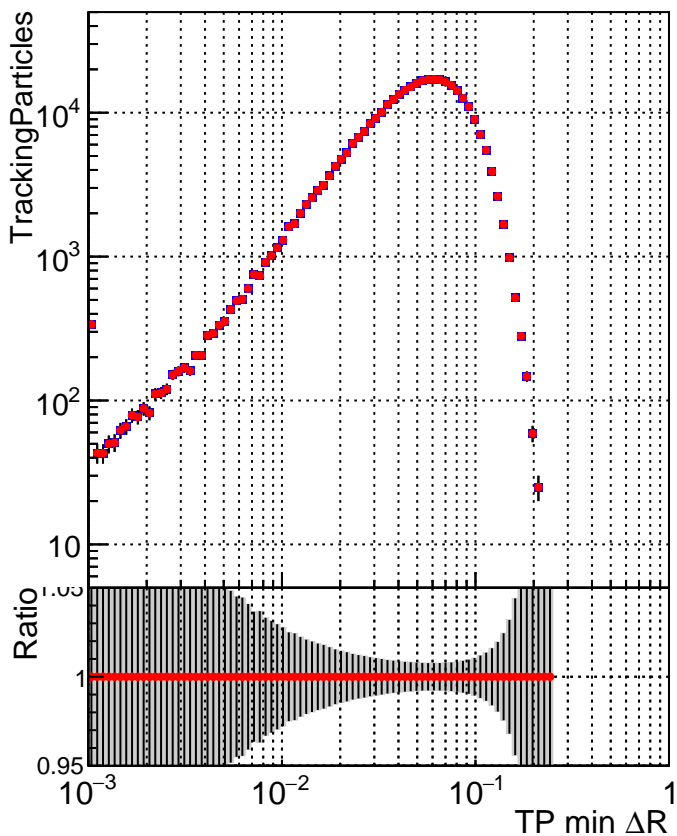

N of simulated tracks vs dR

N of associated tracks (simToReco) vs dR

N of simulated tracks

■ DQM\_CKF\_XiMinusPU\_base  
■ DQM\_CKF\_XiMinusPU\_retrainOldFiles125\_v2\_prelimWPM\_epoch2