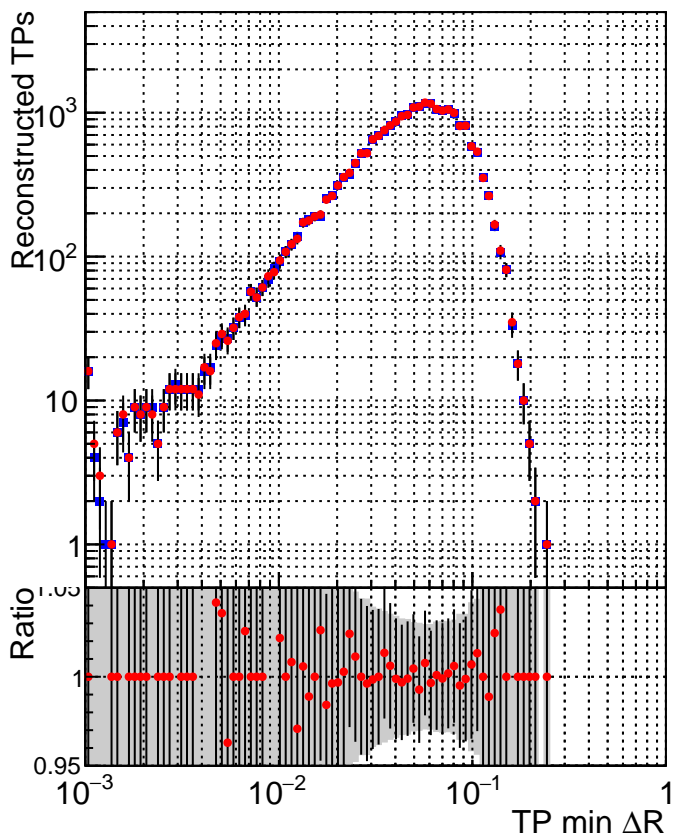

N of simulated tracks vs dR

N of associated tracks (simToReco) vs dR

N of simulated tracks

■ DQM\_CKF\_XiMinusPU\_base  
■ DQM\_CKF\_XiMinusPU\_retrainOldFiles125\_v2\_prelimWPM\_epoch2