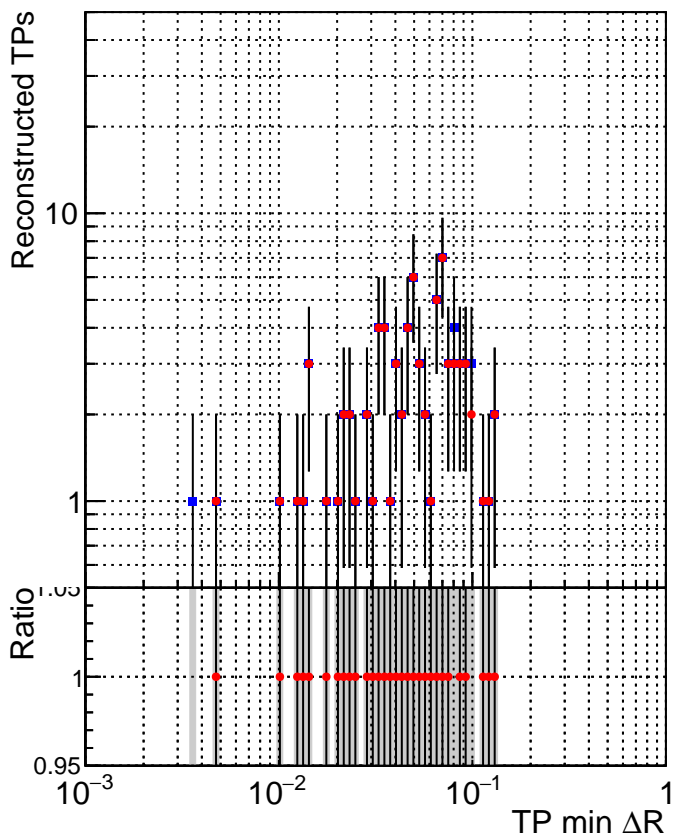

N of simulated tracks vs dR

N of associated tracks (simToReco) vs dR

N of simulated trac

- DQM_CKF_XiMinusPU_base
- DQM_CKF_XiMinusPU_retrainOldFiles125_v2_prelimWPM_epoch2