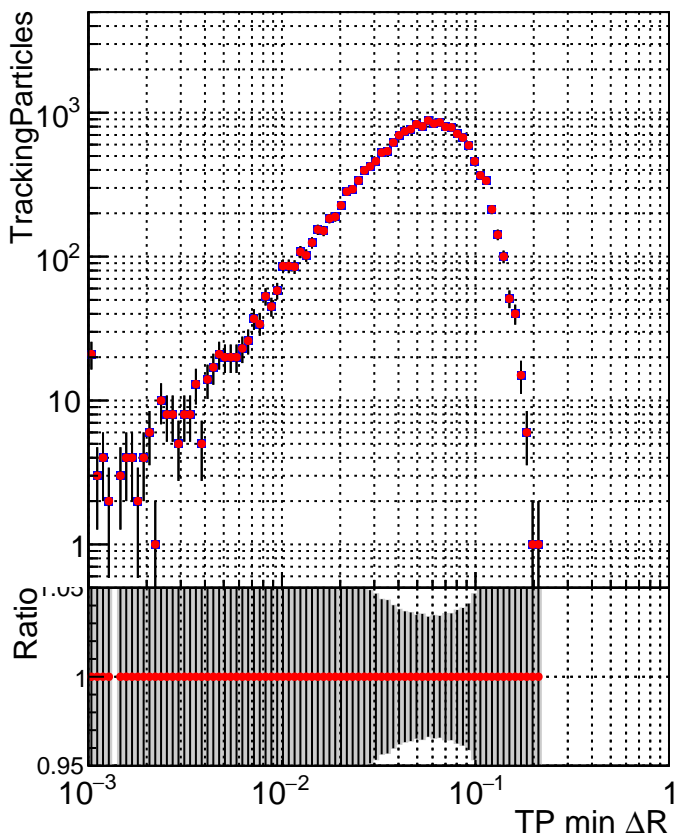

N of simulated tracks vs dR

N of associated tracks (simToReco) vs dR

N of simulated trac

- DQM_CKF_XiMinusPU_base
- DQM_CKF_XiMinusPU_retrainOldFiles125_v2_prelimWPM_epoch2