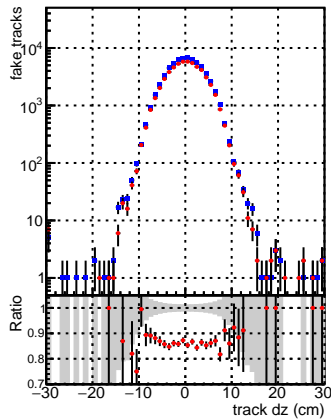

N of reco track vs dxy

N of associated (recoToSim) tracks vs dxy

N of associated (recoToSim) looper tracks vs dxy

Ratio

Legend:

- DQM_CKF_XiMinusPU_base (blue line)
- DQM_CKF_XiMinusPU_retrainOldFiles125_v2_prelimWPM_epoch2 (red line)

N of reco track vs dz

N of associated (recoToSim) tracks vs dz

N of associated (recoToSim) looper tracks vs dz

Ratio

Legend:

- DQM_CKF_XiMinusPU_base (blue line)
- DQM_CKF_XiMinusPU_retrainOldFiles125_v2_prelimWPM_epoch2 (red line)