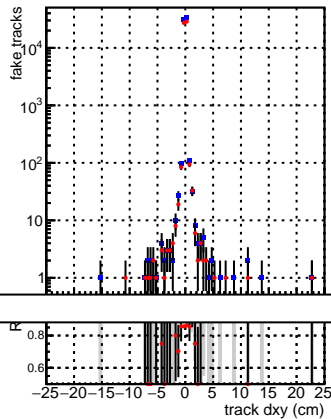

N of reco track vs dxy

N of associated (recoToSim) tracks vs dxy

N of associated (recoToSim) looper tracks vs dxy

Ratio

Legend:

- DQM_CKF_XiMinusPU_base (blue line)
- DQM_CKF_XiMinusPU_retrainOldFiles125_v2_prelimWPM_epoch2 (red line)

N of reco track vs dz

N of associated (recoToSim) tracks vs dz

N of associated (recoToSim) looper tracks vs dz

Ratio

Legend:

- DQM_CKF_XiMinusPU_base (blue line)
- DQM_CKF_XiMinusPU_retrainOldFiles125_v2_prelimWPM_epoch2 (red line)