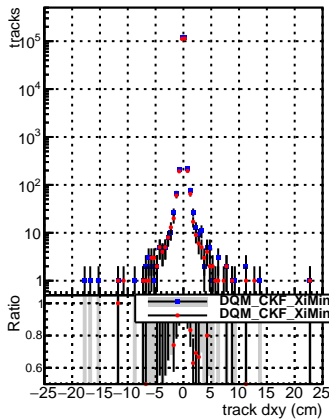

N of reco track vs dxy

N of associated (recoToSim) tracks vs dxy

N of associated (recoToSim) looper tracks vs dxy

Ratio

Legend:

- DQM_CKF_XiMinusPU_base (blue line)
- DQM_CKF_XiMinusPU_retrainOldFiles125_v2_prelimWPM_epoch2 (red line)

N of reco track vs dz

N of associated (recoToSim) tracks vs dz

N of associated (recoToSim) looper tracks vs dz

Ratio

Legend:

- DQM_CKF_XiMinusPU_base (blue line)
- DQM_CKF_XiMinusPU_retrainOldFiles125_v2_prelimWPM_epoch2 (red line)