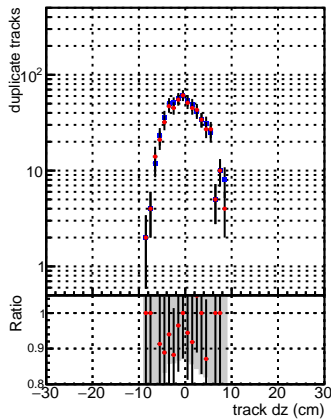

N of reco track vs dxy

N of associated (recoToSim) tracks vs dxy

N of associated (recoToSim) looper tracks vs dxy

Ratio

Legend:

- DQM_CKF_XiMinusPU_base (blue line)
- DQM_CKF_XiMinusPU_retrainOldFiles125_v2_prelimWPM_epoch2 (red line)

N of reco track vs dz

N of associated (recoToSim) tracks vs dz

N of associated (recoToSim) looper tracks vs dz

Ratio

Legend:

- DQM_CKF_XiMinusPU_base (blue line)
- DQM_CKF_XiMinusPU_retrainOldFiles125_v2_prelimWPM_epoch2 (red line)