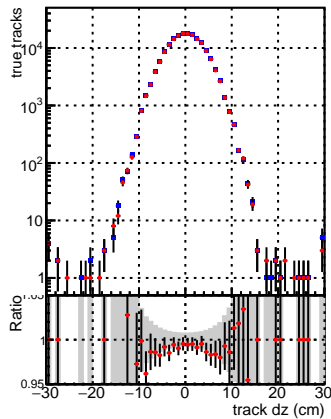

N of reco track vs dxy

N of associated (recoToSim) tracks vs dxy

N of associated (recoToSim) looper tracks vs dxy

Ratio

Legend:

- DQM_CKF_XiMinusPU_base (blue line)
- DQM_CKF_XiMinusPU_retrainOldFiles125_v2_prelimWPM_epoch2 (red line)

N of reco track vs dz

N of associated (recoToSim) tracks vs dz

N of associated (recoToSim) looper tracks vs dz

Ratio

Legend:

- DQM_CKF_XiMinusPU_base (blue line)
- DQM_CKF_XiMinusPU_retrainOldFiles125_v2_prelimWPM_epoch2 (red line)