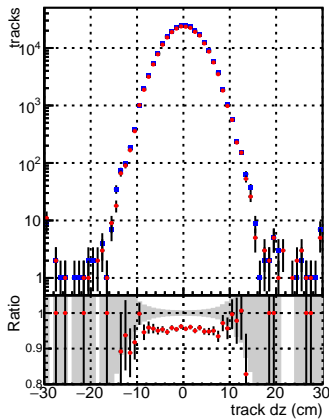

N of reco track vs dxy

N of associated (recoToSim) tracks vs dxy

N of associated (recoToSim) looper tracks vs dxy

Ratio

Legend:

- DQM_CKF_XiMinusPU_base (blue line)
- DQM_CKF_XiMinusPU_retrainOldFiles125_v2_prelimWPM_epoch2 (red line)

N of reco track vs dz

N of associated (recoToSim) tracks vs dz

N of associated (recoToSim) looper tracks vs dz

Ratio

Legend:

- DQM_CKF_XiMinusPU_base (blue line)
- DQM_CKF_XiMinusPU_retrainOldFiles125_v2_prelimWPM_epoch2 (red line)