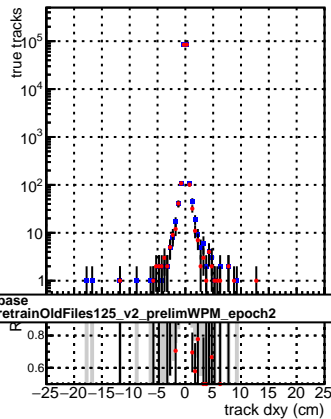

N of reco track vs dxy

N of associated (recoToSim) tracks vs dxy

N of associated (recoToSim) looper tracks vs dxy

Ratio

Legend:

- DQM_CKF_XiMinusPU_base (blue line)
- DQM_CKF_XiMinusPU_retrainOldFiles125_v2_prelimWPM_epoch2 (red line)

N of reco track vs dz

N of associated (recoToSim) tracks vs dz

N of associated (recoToSim) looper tracks vs dz

Ratio

Legend:

- DQM_CKF_XiMinusPU_base (blue line)
- DQM_CKF_XiMinusPU_retrainOldFiles125_v2_prelimWPM_epoch2 (red line)