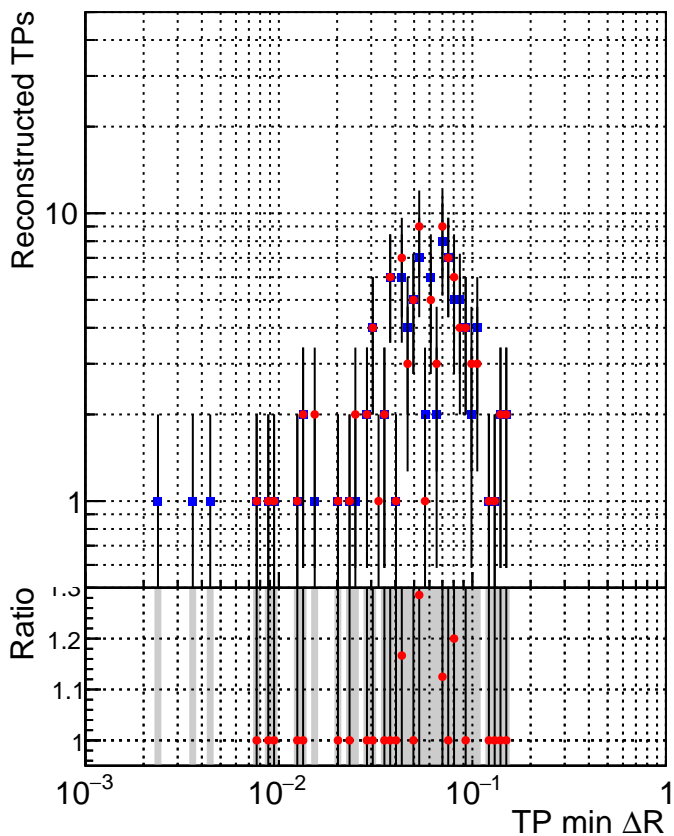

N of simulated tracks vs dR

N of associated tracks (simToReco) vs dR

N of simulated tracks vs dR

■ DQM\_CKF\_XiMinusPU\_base

● DQM\_CKF\_XiMinusPU\_retrainOldFiles125\_v2\_prelimWPM\_epoch1