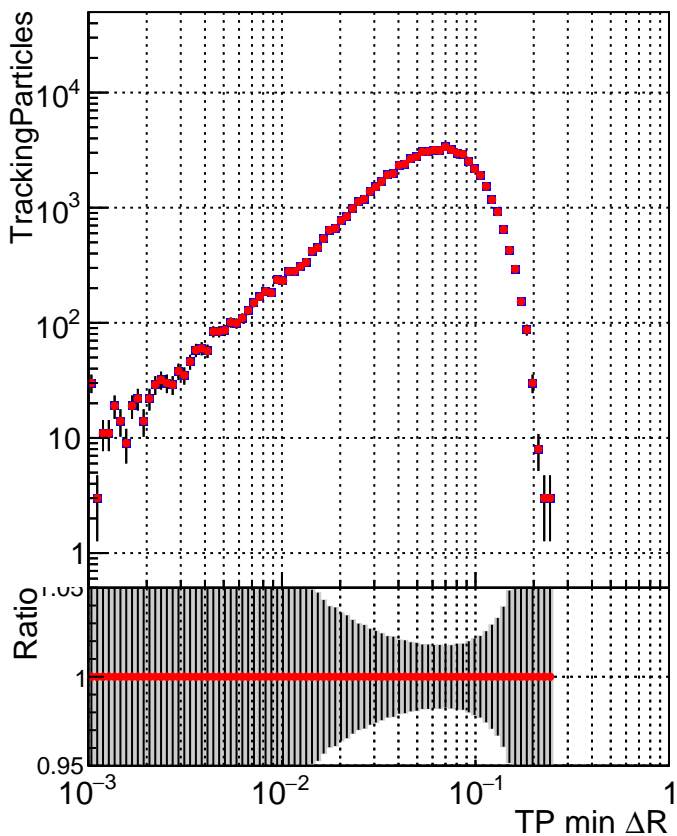

N of simulated tracks vs dR

N of associated tracks (simToReco) vs dR

N of simulated tracks vs dR

■ DQM\_CKF\_XiMinusPU\_base

● DQM\_CKF\_XiMinusPU\_retrainOldFiles125\_v2\_prelimWPM\_epoch1