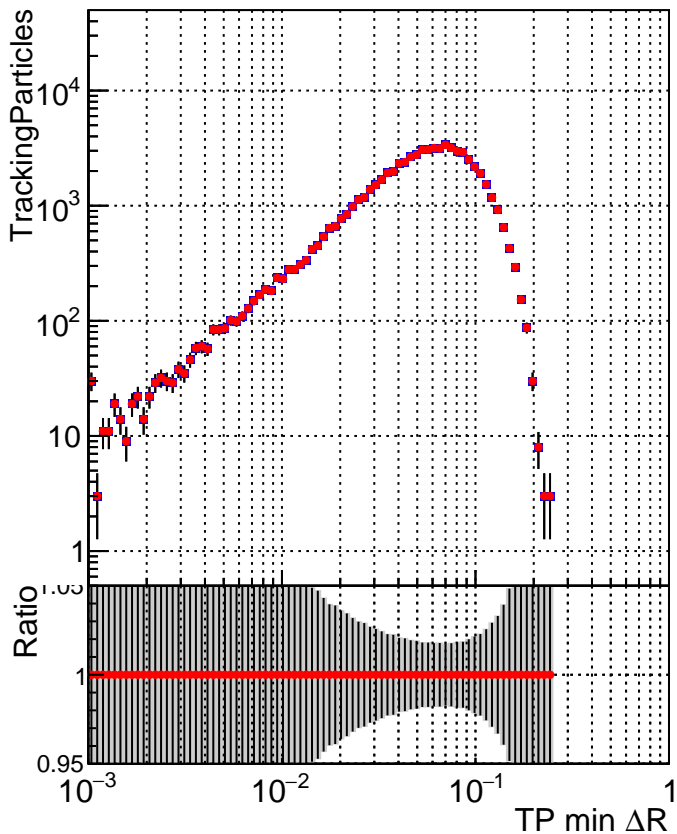

N of simulated tracks vs dR

N of associated tracks (simToReco) vs dR

N of simulated trac

■ DQM_CKF_XiMinusPU_base
■ DQM_CKF_XiMinusPU_retrainOldFiles125_v2_prelimWPM_epoch1