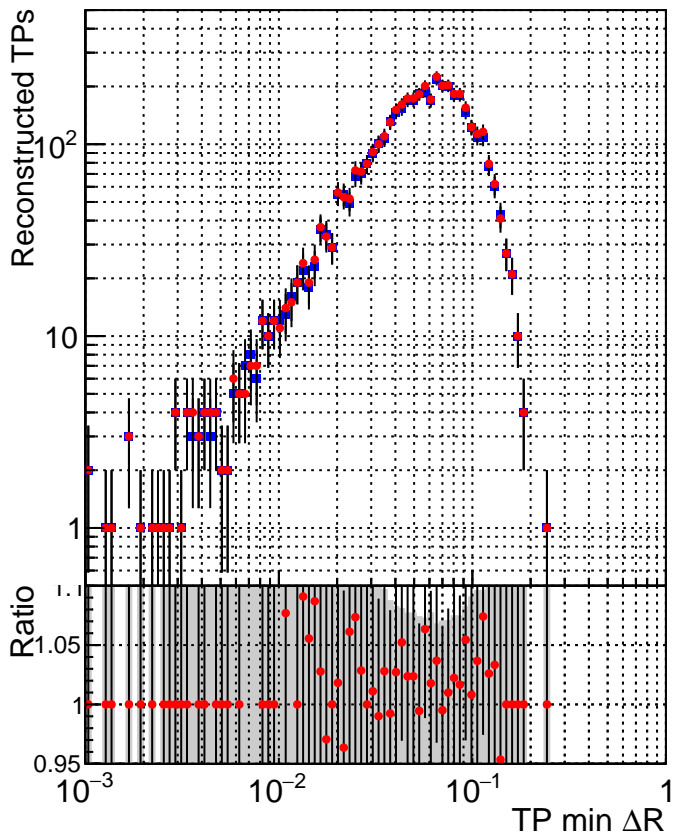

N of simulated tracks vs dR

N of associated tracks (simToReco) vs dR

N of simulated trac

■ DQM_CKF_XiMinusPU_base
■ DQM_CKF_XiMinusPU_retrainOldFiles125_v2_prelimWPM_epoch1