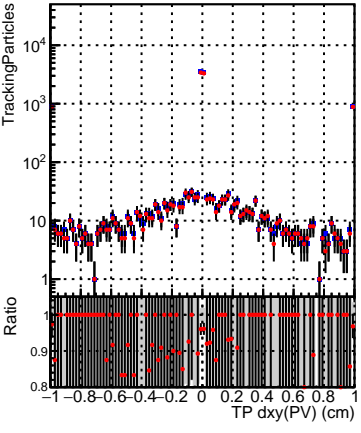

N of simulated tracks vs dxy(PV)

N of associated tracks (simToReco) vs dxy(PV)

N of sim DQM_CKF_XiMinusPU_base DQM_CKF_XiMinusPU_retrainOldFiles125_v2_prelimWPM_epoch1

N of simulated tracks vs dz(PV)

N of associated tracks (simToReco) vs dz(PV)

N of simulated tracks vs dz(PV)

N of associated tracks (simToReco) vs dz(PV)