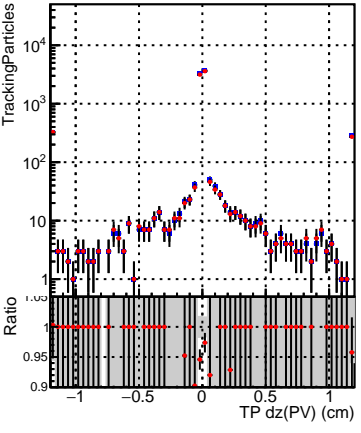

N of simulated tracks vs dxy(PV)

N of associated tracks (simToReco) vs dxy(PV)

N of sim DQM_CKF_XiMinusPU_base DQM_CKF_XiMinusPU_retrainOldFiles125_v2_prelimWPM_epoch1

N of simulated tracks vs dz(PV)

N of associated tracks (simToReco) vs dz(PV)

N of simulated tracks vs dz(PV)

N of associated tracks (simToReco) vs dz(PV)