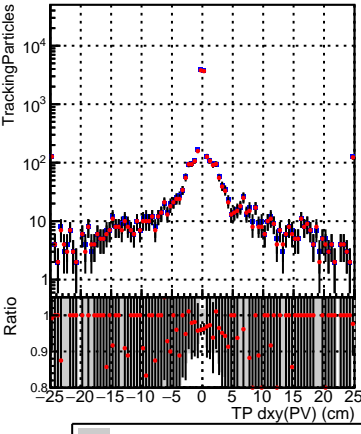

N of simulated tracks vs dxy(PV)

N of associated tracks (simToReco) vs dxy(PV)

N of sim DQM_CKF_XiMinusPU_base DQM_CKF_XiMinusPU_retrainOldFiles125_v2_prelimWPM_epoch1

N of simulated tracks vs dz(PV)

N of associated tracks (simToReco) vs dz(PV)

N of simulated tracks vs dz(PV)

N of associated tracks (simToReco) vs dz(PV)