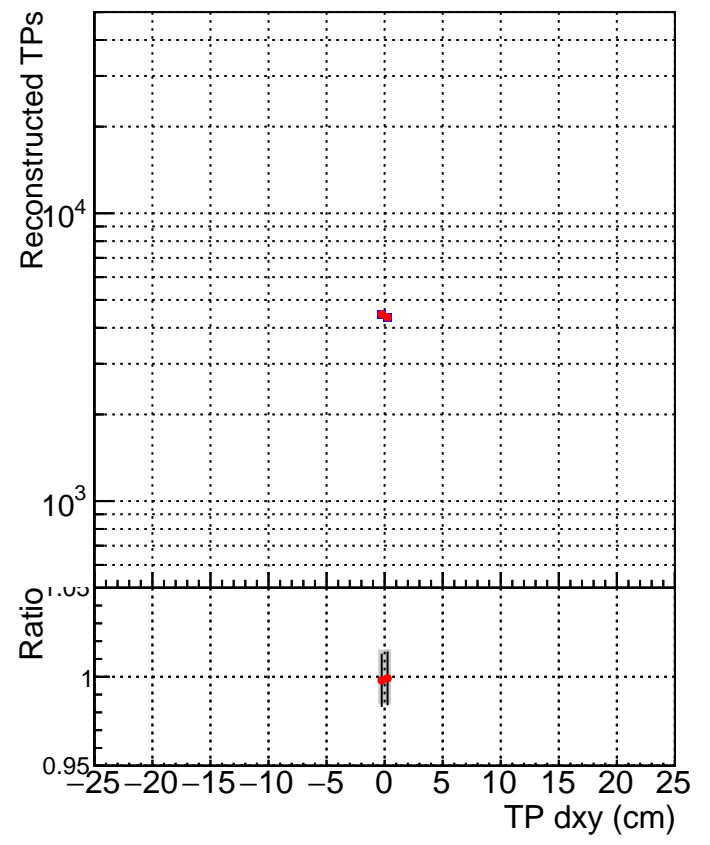

N of simulated tracks vs dxy

N of associated tracks (simToReco) vs dxy

N of simulated track

- DQM_CKF_XiMinusPU_base
- DQM_CKF_XiMinusPU_retrainOldFiles125_v2_prelimWPM_epoch1