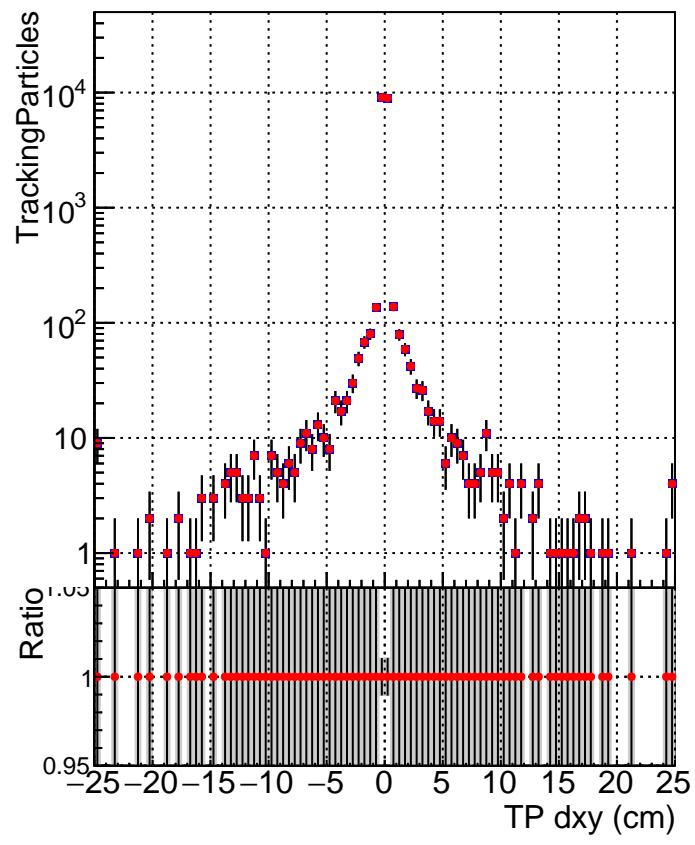

N of simulated tracks vs dxy

N of associated tracks (simToReco) vs dxy

N of simulated track

- DQM_CKF_XiMinusPU_base
- DQM_CKF_XiMinusPU_retrainOldFiles125_v2_prelimWPM_epoch1