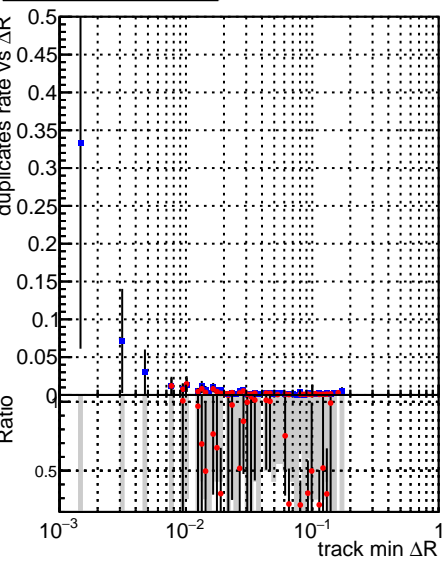

Fake rate vs dr**Duplicates Rate vs dr****Pileup rate vs dr**

—●— **DQM_CKF_XiMinusPU_base**
—●— **DQM_CKF_XiMinusPU_retrainOldFiles125_v2_prelimWPM_epoch1**

Fake rate vs ΔR(track, jet)**Duplicates Rate vs ΔR(track, jet)****Pileup rate vs ΔR(track, jet)****Fake rate vs pu****Duplicates Rate vs pu****Pileup rate vs pu**