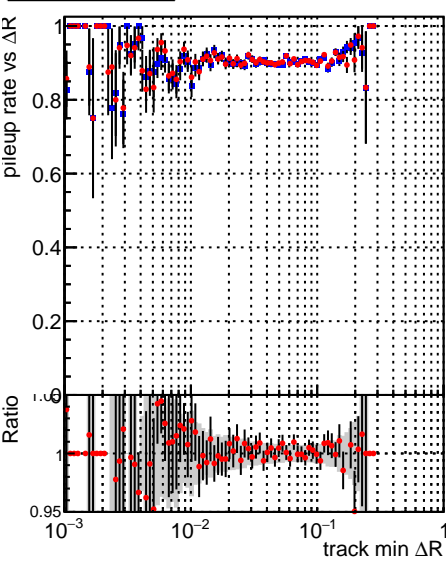

Fake rate vs dr**Duplicates Rate vs dr****Pileup rate vs dr**

—●— **DQM_CKF_XiMinusPU_base**
—●— **DQM_CKF_XiMinusPU_retrainOldFiles125_v2_prelimWPM_epoch1**

Fake rate vs ΔR(track, jet)**Duplicates Rate vs ΔR(track, jet)****Pileup rate vs ΔR(track, jet)****Fake rate vs pu****Duplicates Rate vs pu****Pileup rate vs pu**