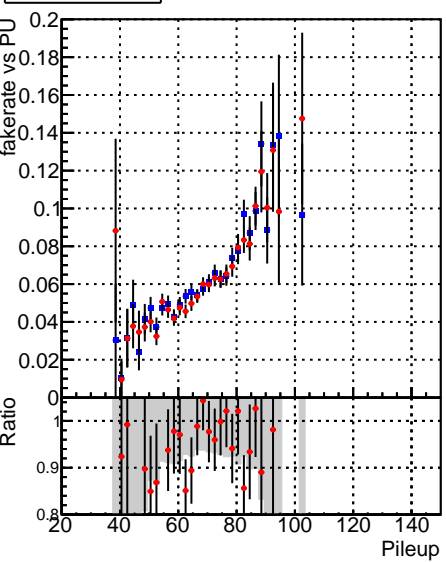

Fake rate vs dr**Duplicates Rate vs dr****Pileup rate vs dr**

—●— **DQM_CKF_XiMinusPU_base**
—●— **DQM_CKF_XiMinusPU_retrainOldFiles125_v2_prelimWPM_epoch1**

Fake rate vs ΔR(track, jet)**Duplicates Rate vs ΔR(track, jet)****Pileup rate vs ΔR(track, jet)****Fake rate vs pu****Duplicates Rate vs pu****Pileup rate vs pu**