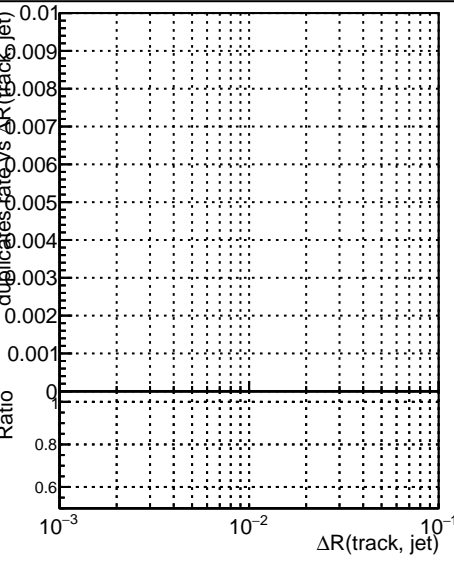

Fake rate vs dr**Duplicates Rate vs dr****Pileup rate vs dr**

—●— **DQM_CKF_XiMinusPU_base**
—●— **DQM_CKF_XiMinusPU_retrainOldFiles125_v2_prelimWPM_epoch1**

Fake rate vs ΔR(track, jet)**Duplicates Rate vs ΔR(track, jet)****Pileup rate vs ΔR(track, jet)****Fake rate vs pu****Duplicates Rate vs pu****Pileup rate vs pu**