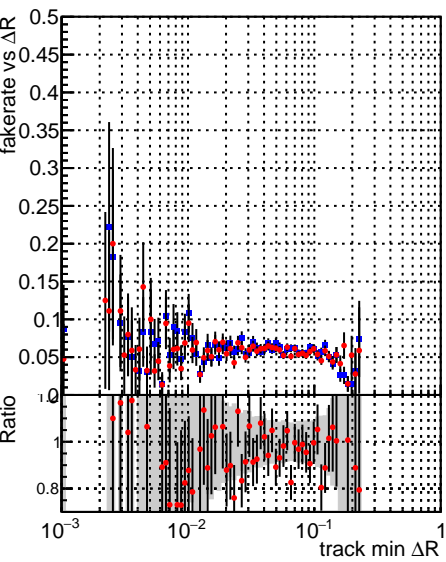

Fake rate vs dr**Duplicates Rate vs dr****Pileup rate vs dr**

—●— **DQM_CKF_XiMinusPU_base**
—●— **DQM_CKF_XiMinusPU_retrainOldFiles125_v2_prelimWPM_epoch1**

Fake rate vs ΔR(track, jet)**Duplicates Rate vs ΔR(track, jet)****Pileup rate vs ΔR(track, jet)****Fake rate vs pu****Duplicates Rate vs pu****Pileup rate vs pu**