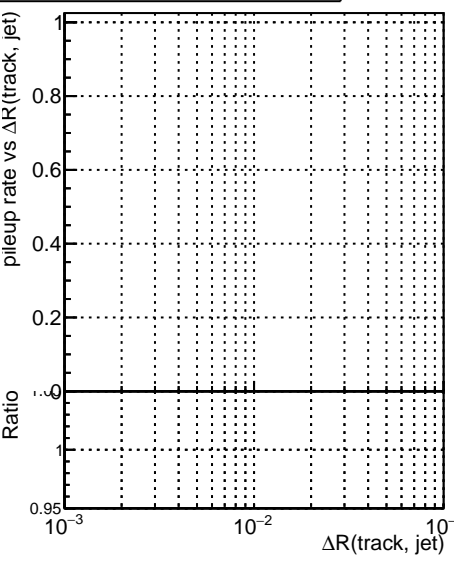

Fake rate vs dr**Duplicates Rate vs dr****Pileup rate vs dr**

—●— **DQM_CKF_XiMinusPU_base**
—●— **DQM_CKF_XiMinusPU_retrainOldFiles125_v2_prelimWPM_epoch1**

Fake rate vs ΔR(track, jet)**Duplicates Rate vs ΔR(track, jet)****Pileup rate vs ΔR(track, jet)****Fake rate vs pu****Duplicates Rate vs pu****Pileup rate vs pu**