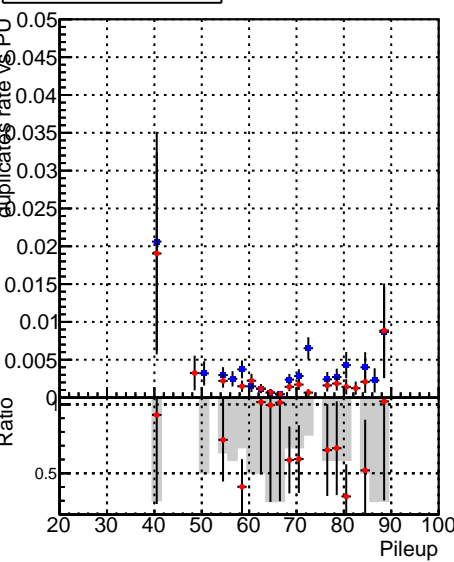

Fake rate vs dr**Duplicates Rate vs dr****Pileup rate vs dr**

—●— **DQM_CKF_XiMinusPU_base**
—●— **DQM_CKF_XiMinusPU_retrainOldFiles125_v2_prelimWPM_epoch1**

Fake rate vs ΔR(track, jet)**Duplicates Rate vs ΔR(track, jet)****Pileup rate vs ΔR(track, jet)****Fake rate vs pu****Duplicates Rate vs pu****Pileup rate vs pu**