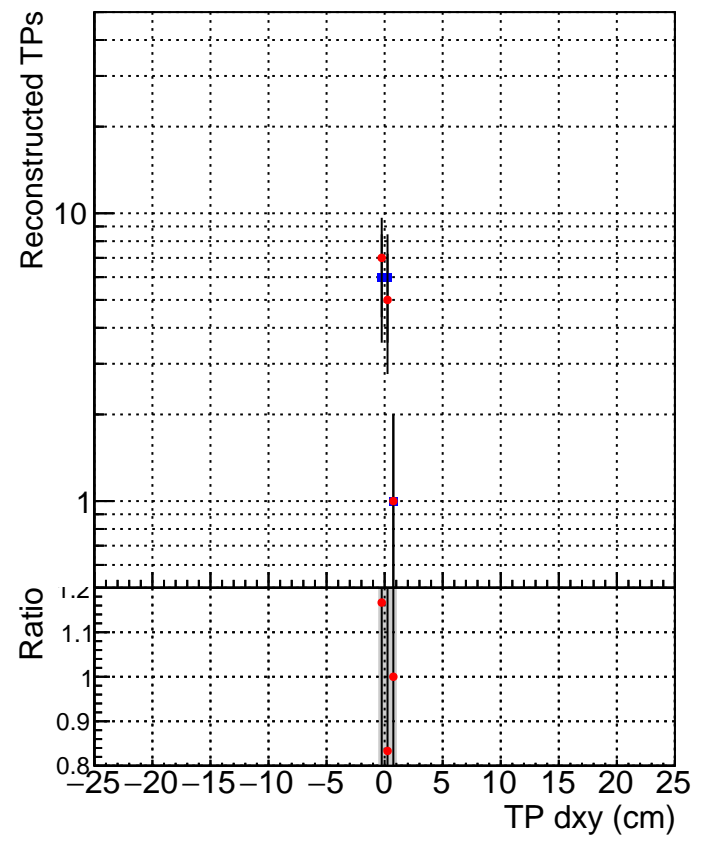

N of simulated tracks vs dxy

N of associated tracks (simToReco) vs dxy

N of simulated track

- DQM_CKF_XiMinusPU_base
- DQM_CKF_XiMinusPU_retrainOldFiles125_v2_prelimWPM_epoch1