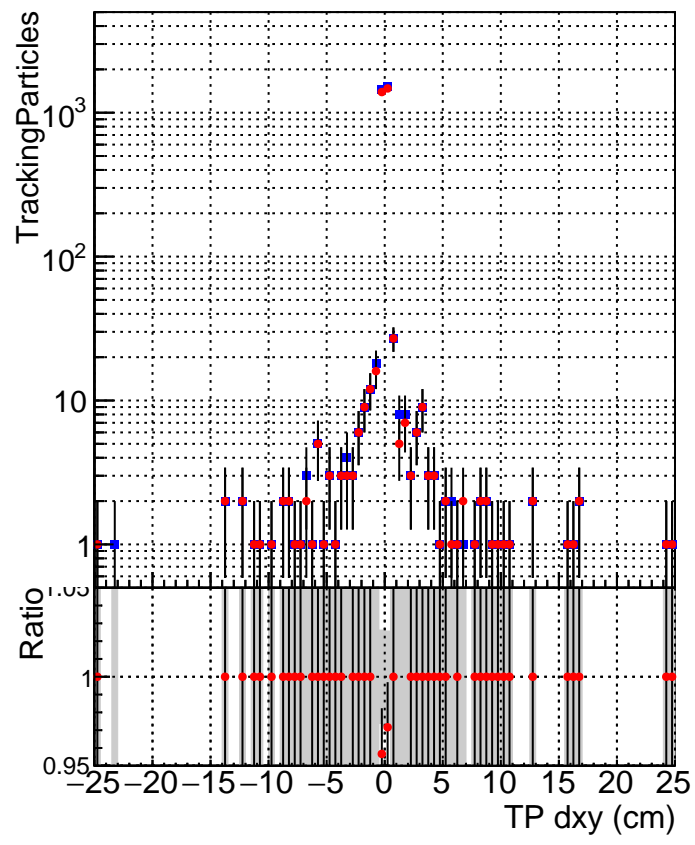

N of simulated tracks vs dxy

N of associated tracks (simToReco) vs dxy

N of simulated track

- DQM_CKF_XiMinusPU_base
- DQM_CKF_XiMinusPU_retrainOldFiles125_v2_prelimWPM_epoch1