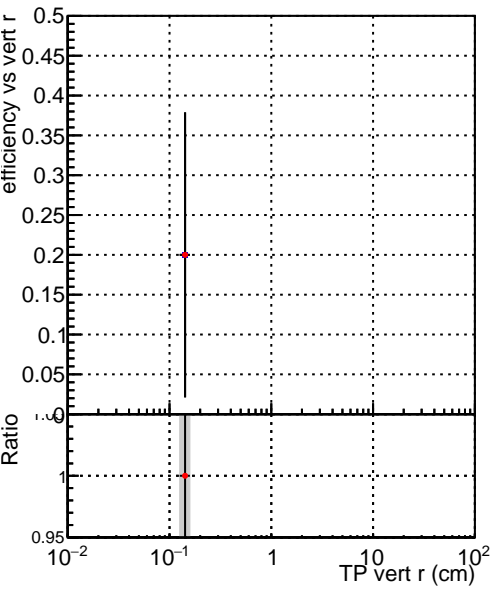

Efficiency vs vertpos

Efficiency vs vert z

— DQM_CKF_XiMinusPU_base
— DQM_CKF_XiMinusPU_retrainOldFiles125_v2_prelimWPM_epoch1

Efficiency vs. sim PV z