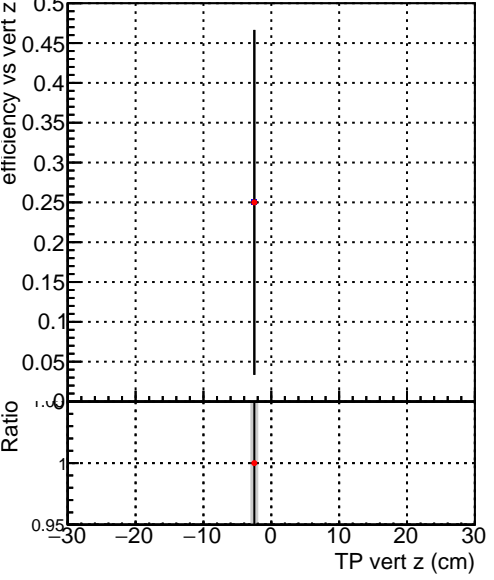

Efficiency vs vertpos

Efficiency vs vert z

— DQM_CKF_XiMinusPU_base
— DQM_CKF_XiMinusPU_retrainOldFiles125_v2_prelimWPM_epoch1

Efficiency vs. sim PV z