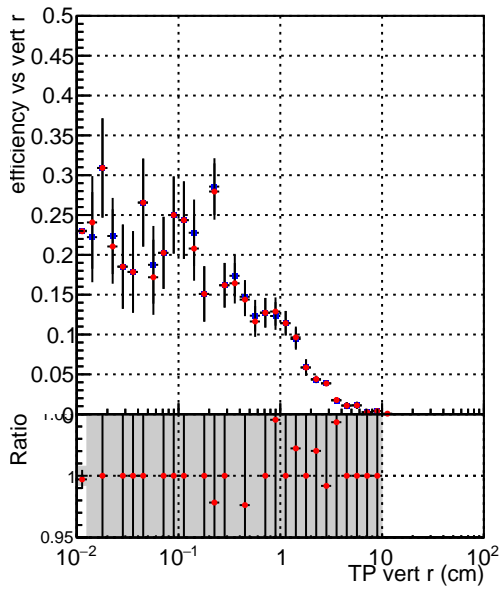

Efficiency vs vertpos

— DQM_CKF_XiMinusPU_base
— DQM_CKF_XiMinusPU_retrainOldFiles125_v2_prelimWPM_epoch0

Efficiency vs vert z

Efficiency vs. sim PV z