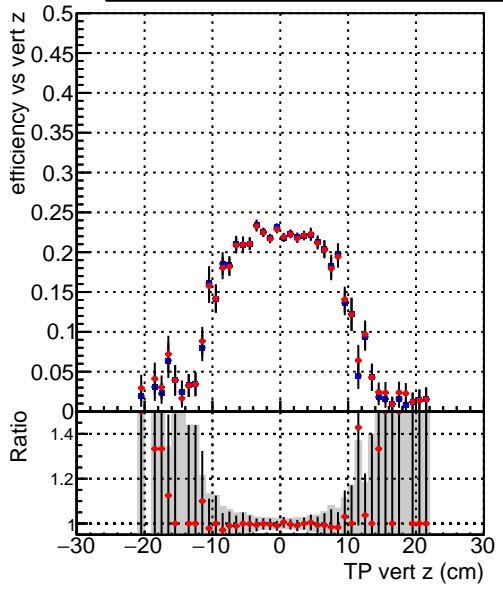

Efficiency vs vertpos

— DQM_CKF_XiMinusPU_base
— DQM_CKF_XiMinusPU_retrainOldFiles125_v2_prelimWPM_epoch0

Efficiency vs vert z

Efficiency vs. sim PV z