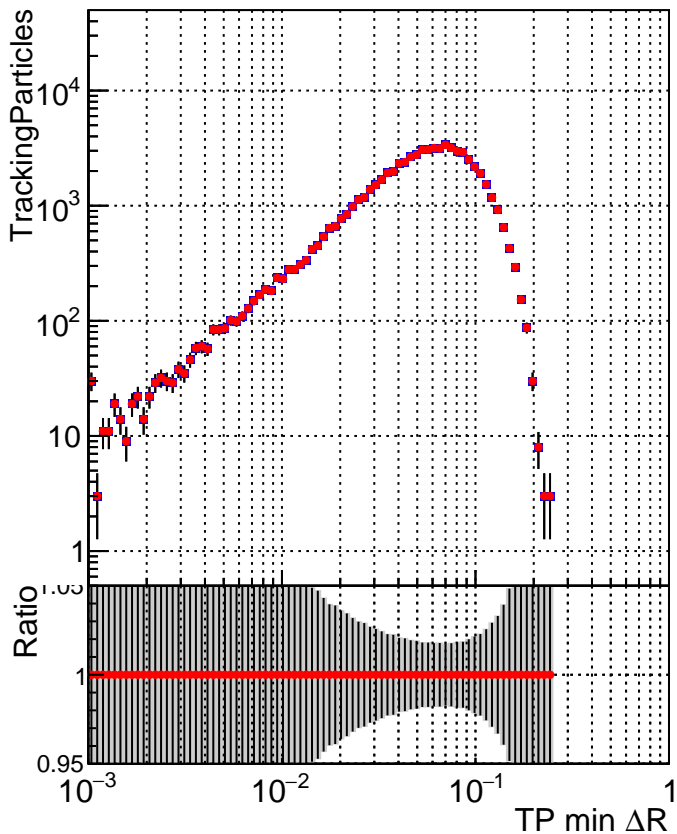

N of simulated tracks vs dR

N of associated tracks (simToReco) vs dR

N of simulated trac

■ DQM_CKF_XiMinusPU_base
■ DQM_CKF_XiMinusPU_retrainOldFiles125_v2_prelimWPM_epoch0