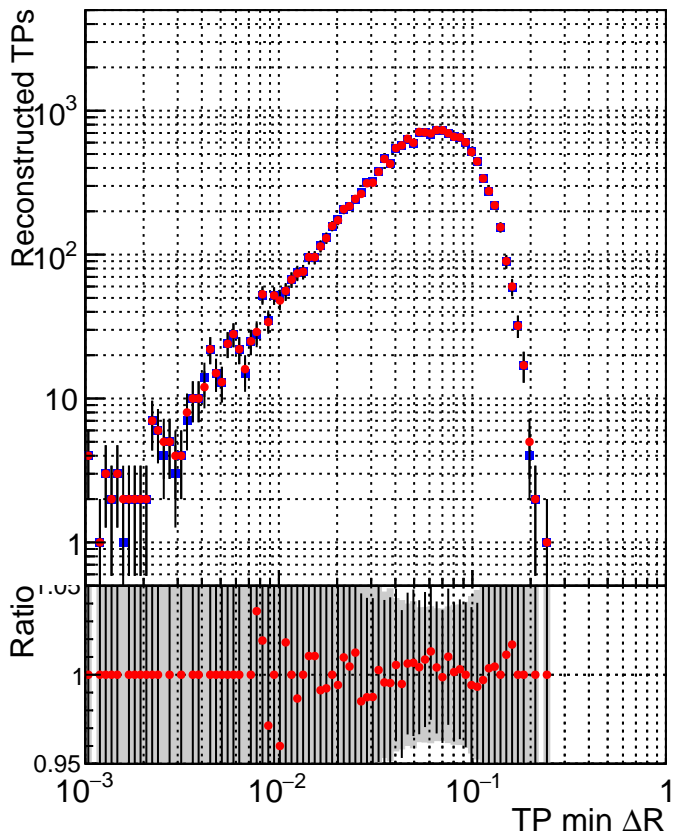

N of simulated tracks vs dR

N of associated tracks (simToReco) vs dR

N of simulated trac

■ DQM_CKF_XiMinusPU_base
■ DQM_CKF_XiMinusPU_retrainOldFiles125_v2_prelimWPM_epoch0