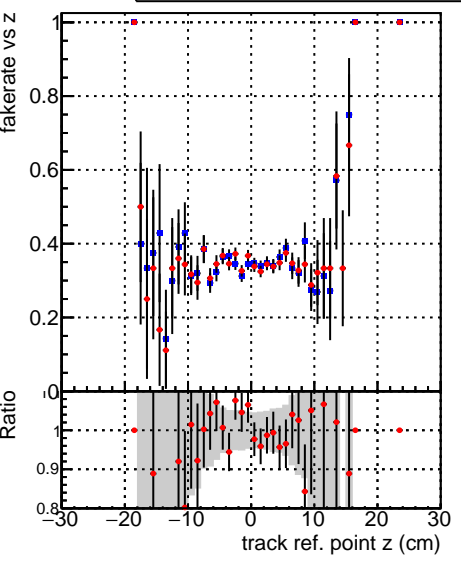

Fake rate vs vertpos**Duplicates Rate vs vertpos****Pileup rate vs vertpos**

■ **DQM_CKF_XiMinusPU_base**
■ **DQM_CKF_XiMinusPU_retrainOldFiles125_v2_prelimWPM_epoch0**

Fake rate vs v**Duplicates Rate vs v****Pileup rate vs v****Fake rate vs. sim PV z****Duplicates Rate vs sim PV z****Pileup rate vs. sim PV z**