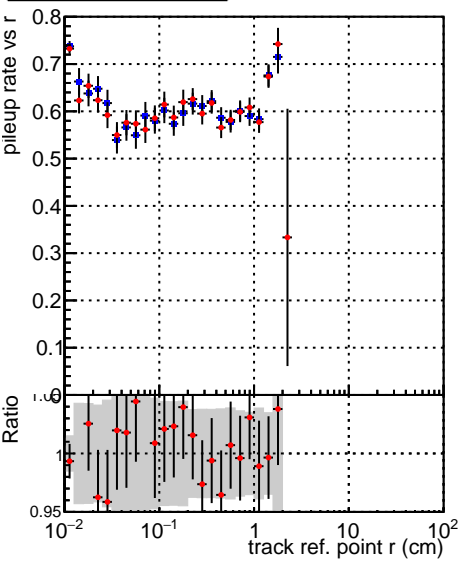

Fake rate vs vertpos**Duplicates Rate vs vertpos****Pileup rate vs vertpos**

■ **DQM_CKF_XiMinusPU_base**
■ **DQM_CKF_XiMinusPU_retrainOldFiles125_v2_prelimWPM_epoch0**

Fake rate vs v**Duplicates Rate vs v****Pileup rate vs v****Fake rate vs. sim PV z****Duplicates Rate vs sim PV z****Pileup rate vs. sim PV z**