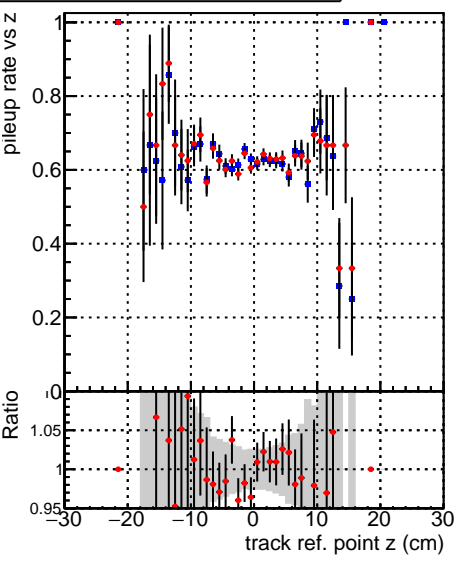

Fake rate vs vertpos**Duplicates Rate vs vertpos****Pileup rate vs vertpos**

■ **DQM_CKF_XiMinusPU_base**
■ **DQM_CKF_XiMinusPU_retrainOldFiles125_v2_prelimWPM_epoch0**

Fake rate vs v**Duplicates Rate vs v****Pileup rate vs v****Fake rate vs. sim PV z****Duplicates Rate vs sim PV z****Pileup rate vs. sim PV z**