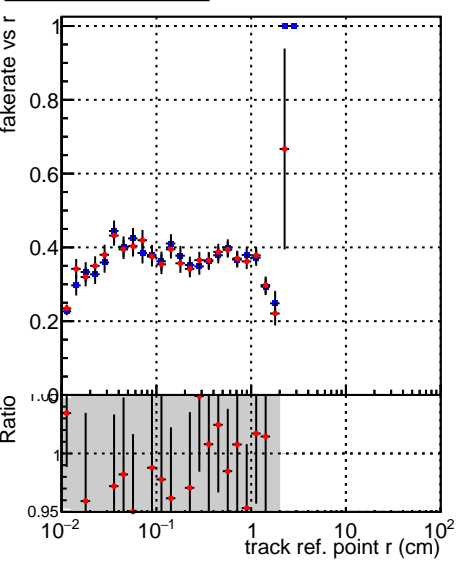

Fake rate vs vertpos**Duplicates Rate vs vertpos****Pileup rate vs vertpos**

■ **DQM_CKF_XiMinusPU_base**
■ **DQM_CKF_XiMinusPU_retrainOldFiles125_v2_prelimWPM_epoch0**

Fake rate vs v**Duplicates Rate vs v****Pileup rate vs v****Fake rate vs. sim PV z****Duplicates Rate vs sim PV z****Pileup rate vs. sim PV z**