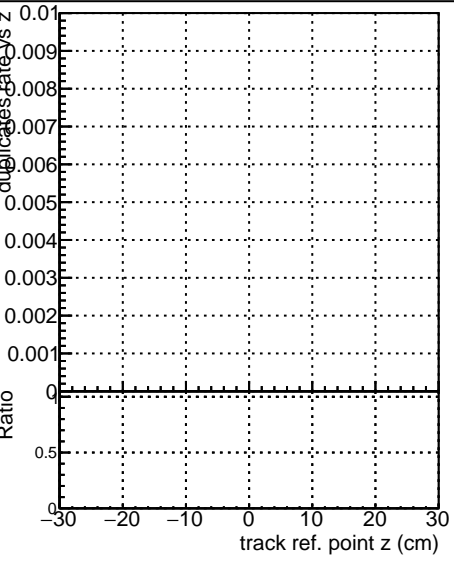

Fake rate vs vertpos**Duplicates Rate vs vertpos****Pileup rate vs vertpos**

■ **DQM_CKF_XiMinusPU_base**
■ **DQM_CKF_XiMinusPU_retrainOldFiles125_v2_prelimWPM_epoch0**

Fake rate vs v**Duplicates Rate vs v****Pileup rate vs v****Fake rate vs. sim PV z****Duplicates Rate vs sim PV z****Pileup rate vs. sim PV z**