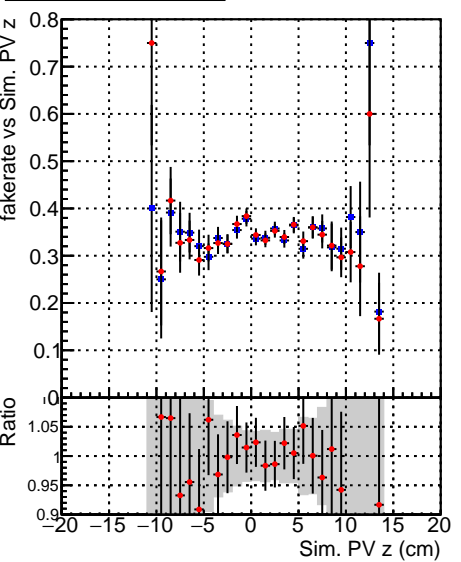

Fake rate vs vertpos**Duplicates Rate vs vertpos****Pileup rate vs vertpos**

■ **DQM_CKF_XiMinusPU_base**
■ **DQM_CKF_XiMinusPU_retrainOldFiles125_v2_prelimWPM_epoch0**

Fake rate vs v**Duplicates Rate vs v****Pileup rate vs v****Fake rate vs. sim PV z****Duplicates Rate vs sim PV z****Pileup rate vs. sim PV z**