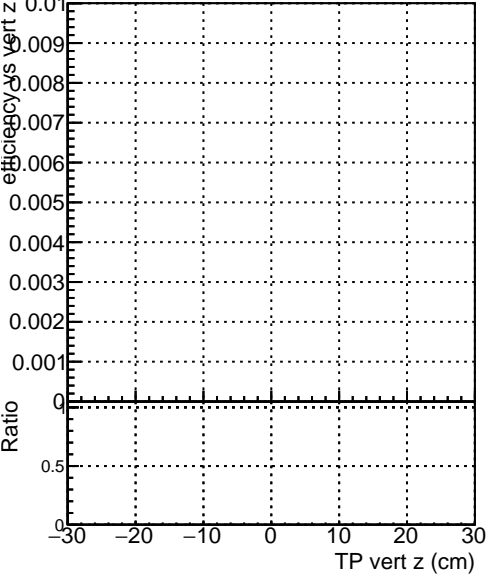

Efficiency vs vertpos

Efficiency vs vert z

- DQM_CKF_XiMinusPU_base
- DQM_CKF_XiMinusPU_retrainOldFiles125_v2_prelimWPM_epoch0

Efficiency vs. sim PV z