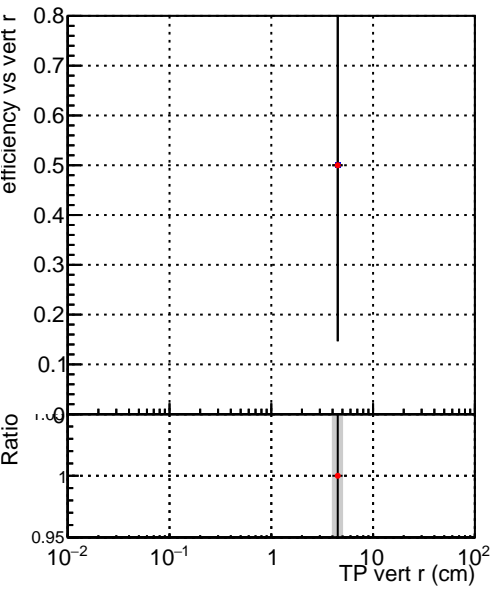

Efficiency vs vertpos

Efficiency vs vert z

- DQM_CKF_XiMinusPU_base
- DQM_CKF_XiMinusPU_retrainOldFiles125_v2_prelimWPM_epoch0

Efficiency vs. sim PV z