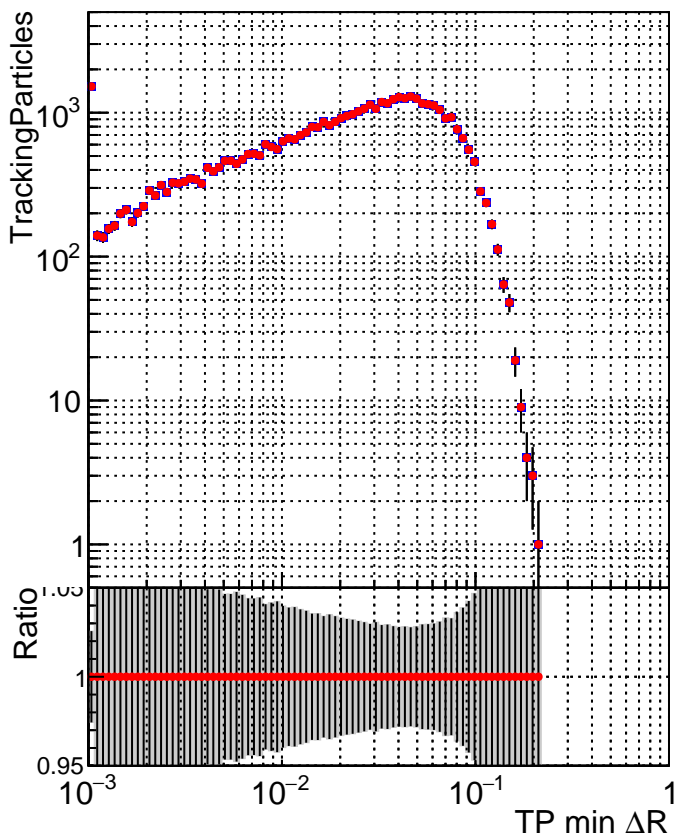

N of simulated tracks vs dR

N of associated tracks (simToReco) vs dR

N of simulated tracks

■ DQM_CKF_XiMinusNOPU_base
● DQM_CKF_XiMinusNOPU_retrainOldFiles125_v2_prelimWPM_epoch4