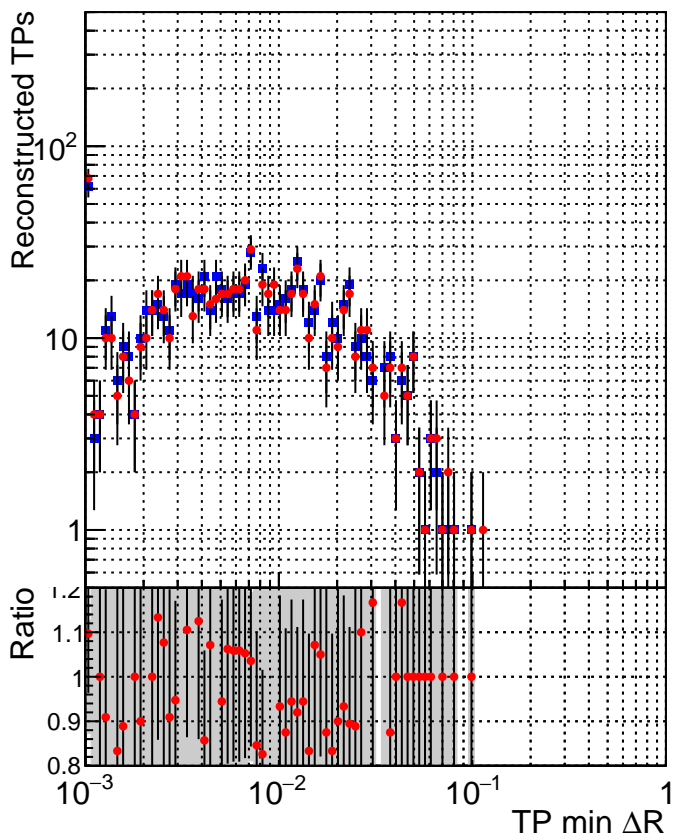

N of simulated tracks vs dR

N of associated tracks (simToReco) vs dR

N of simulated tracks

■ DQM_CKF_XiMinusNOPU_base
● DQM_CKF_XiMinusNOPU_retrainOldFiles125_v2_prelimWPM_epoch4