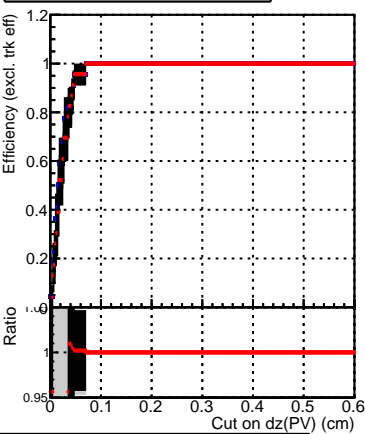

Efficiency vs. dz (PV)

Efficiency (tracking eff factorized out) vs. dz (PV)

Legend:
- DQM_CKF_XiMinusNOPU_base
- DQM_CKF_XiMinusNOPU_retrainOldFiles125_v2_prelimWPM_epoch4