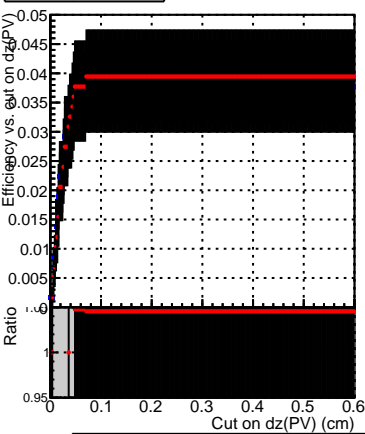

Efficiency vs. dz (PV)

Efficiency (tracking eff factorized out) vs. dz (PV)

Legend:
- DQM_CKF_XiMinusNOPU_base
- DQM_CKF_XiMinusNOPU_retrainOldFiles125_v2_prelimWPM_epoch4