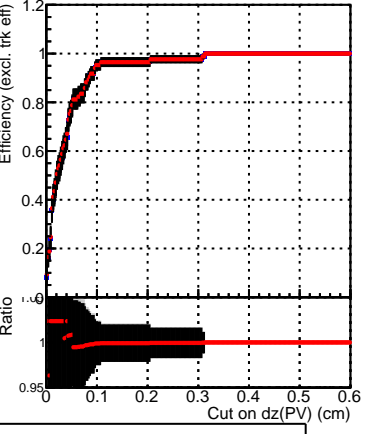

Efficiency vs. dz (PV)

Efficiency (tracking eff factorized out) vs. dz (PV)

Legend:  
- DQM\_CKF\_XiMinusNOPU\_base  
- DQM\_CKF\_XiMinusNOPU\_retrainOldFiles125\_v2\_prelimWPM\_epoch4