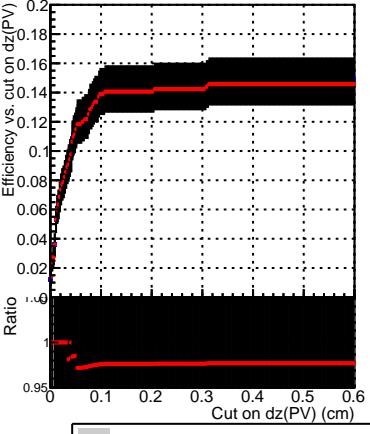

Efficiency vs. dz (PV)

Efficiency (tracking eff factorized out) vs. dz (PV)

Legend:  
- DQM\_CKF\_XiMinusNOPU\_base  
- DQM\_CKF\_XiMinusNOPU\_retrainOldFiles125\_v2\_prelimWPM\_epoch4