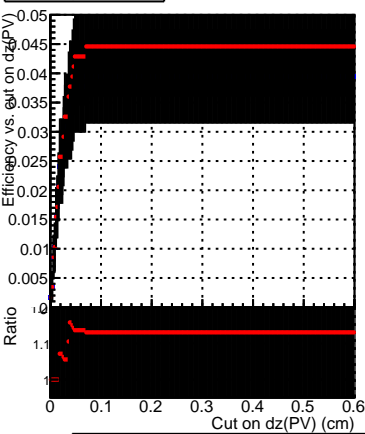

Efficiency vs. dz (PV)

Efficiency (tracking eff factorized out) vs. dz (PV)

Legend:  
-■- DQM\_CKF\_XiMinusNOPU\_base  
-▲- DQM\_CKF\_XiMinusNOPU\_retrainOldFiles125\_v2\_prelimWPM\_epoch4