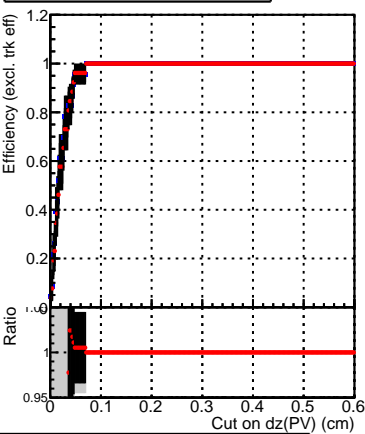

Efficiency vs. dz (PV)

Efficiency (tracking eff factorized out) vs. dz (PV)

Legend:  
-■- DQM\_CKF\_XiMinusNOPU\_base  
-▲- DQM\_CKF\_XiMinusNOPU\_retrainOldFiles125\_v2\_prelimWPM\_epoch4