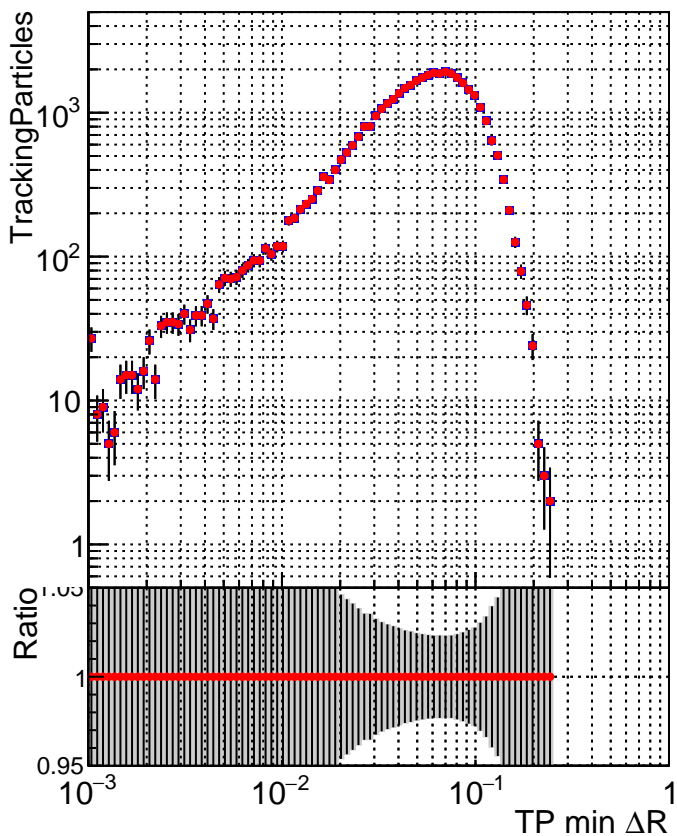

N of simulated tracks vs dR

N of associated tracks (simToReco) vs dR

N of simulated trac

■ DQM\_CKF\_XiMinusNOPU\_base  
● DQM\_CKF\_XiMinusNOPU\_retrainOldFiles125\_v2\_prelimWPM\_epoch3