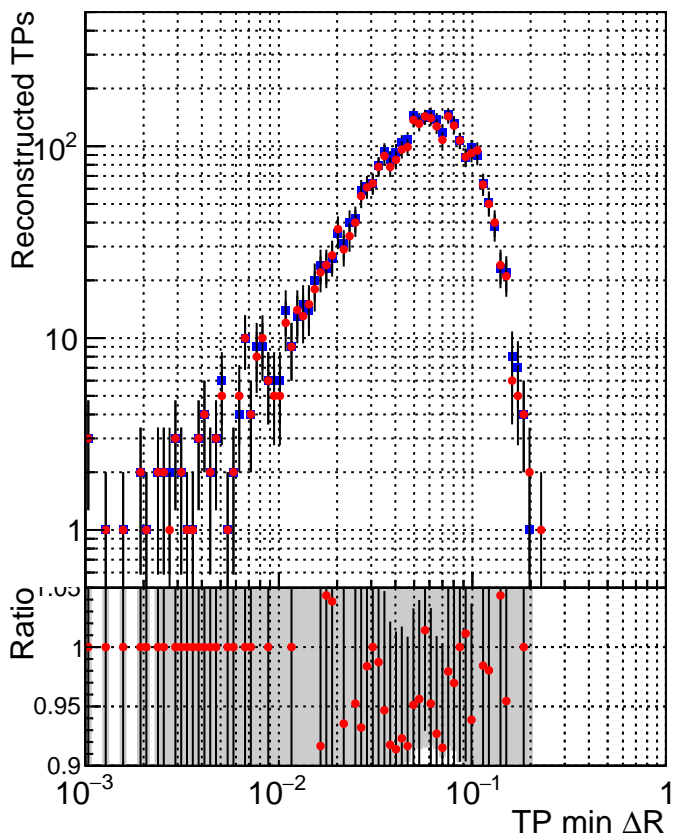

N of simulated tracks vs dR

N of associated tracks (simToReco) vs dR

N of simulated trac

■ DQM\_CKF\_XiMinusNOPU\_base  
● DQM\_CKF\_XiMinusNOPU\_retrainOldFiles125\_v2\_prelimWPM\_epoch3