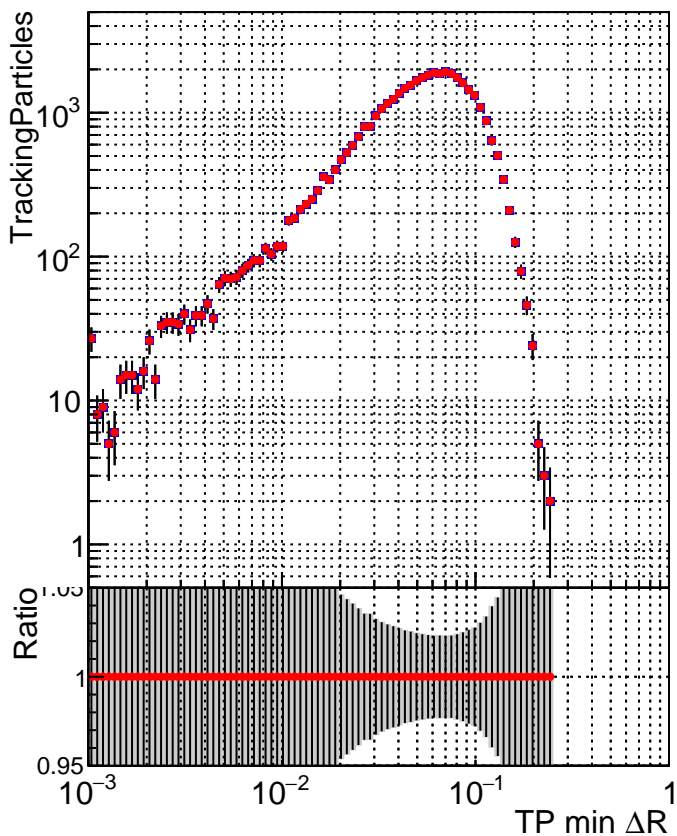

N of simulated tracks vs dR

N of associated tracks (simToReco) vs dR

N of simulated tracks

■ DQM\_CKF\_XiMinusNOPU\_base  
● DQM\_CKF\_XiMinusNOPU\_retrainOldFiles125\_v2\_prelimWPM\_epoch3