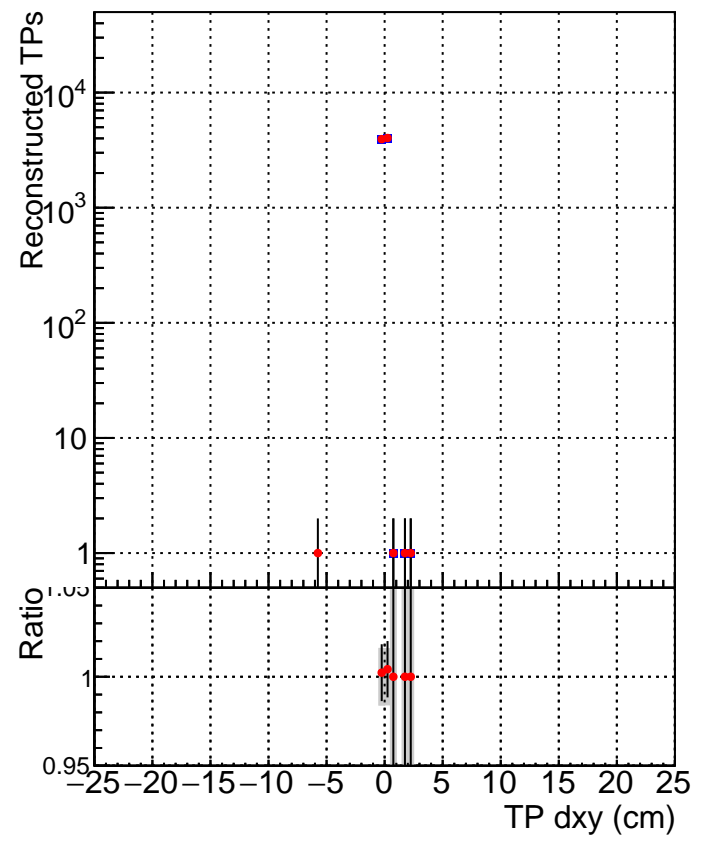

N of simulated tracks vs dxy

N of associated tracks (simToReco) vs dxy

N of simulated track

■ DQM_CKF_XiMinusNOPU_base
■ DQM_CKF_XiMinusNOPU_retrainOldFiles125_v2_prelimWPM_epoch3