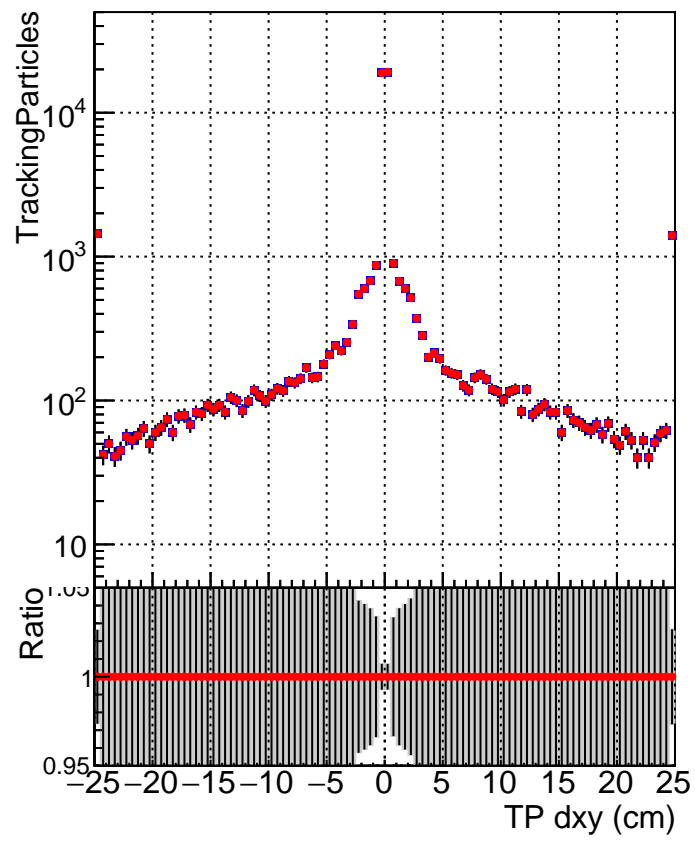

N of simulated tracks vs dxy

N of associated tracks (simToReco) vs dxy

N of simulated track

■ DQM_CKF_XiMinusNOPU_base
■ DQM_CKF_XiMinusNOPU_retrainOldFiles125_v2_prelimWPM_epoch3