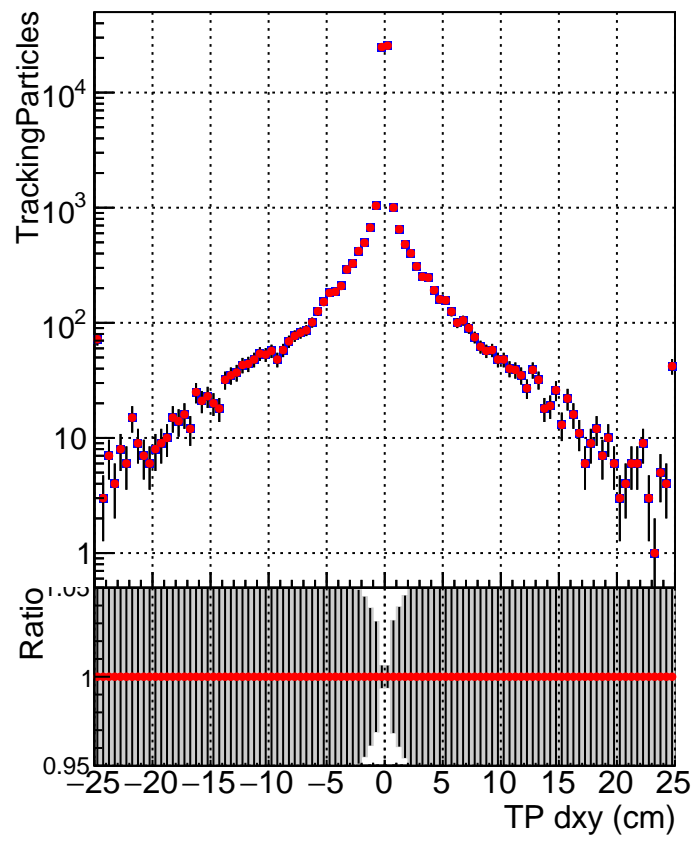

N of simulated tracks vs dxy

N of associated tracks (simToReco) vs dxy

N of simulated track

- DQM_CKF_XiMinusNOPU_base
- DQM_CKF_XiMinusNOPU_retrainOldFiles125_v2_prelimWPM_epoch3