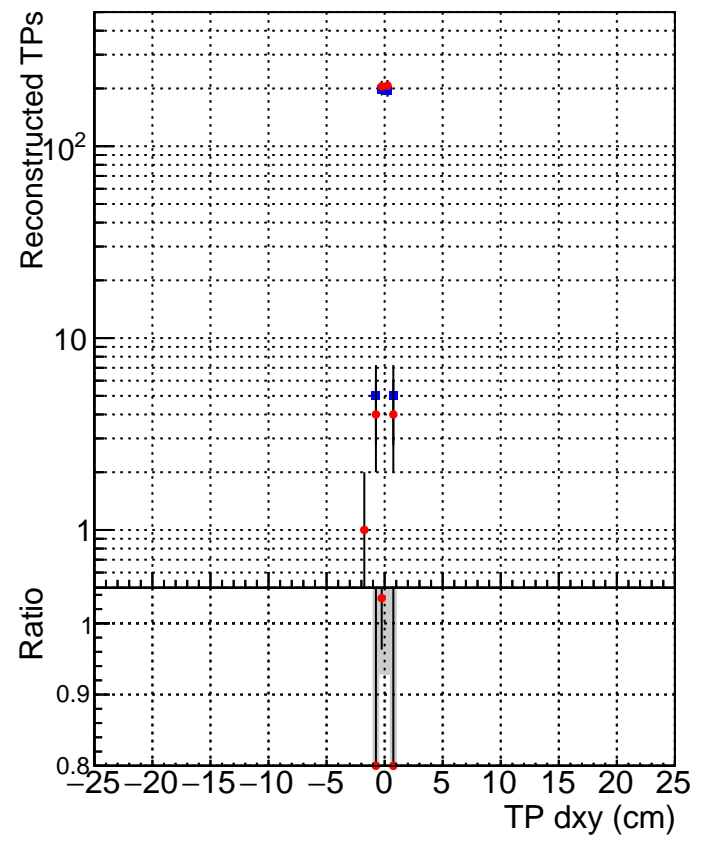

N of simulated tracks vs dxy

N of associated tracks (simToReco) vs dxy

N of simulated track

- DQM_CKF_XiMinusNOPU_base
- DQM_CKF_XiMinusNOPU_retrainOldFiles125_v2_prelimWPM_epoch3