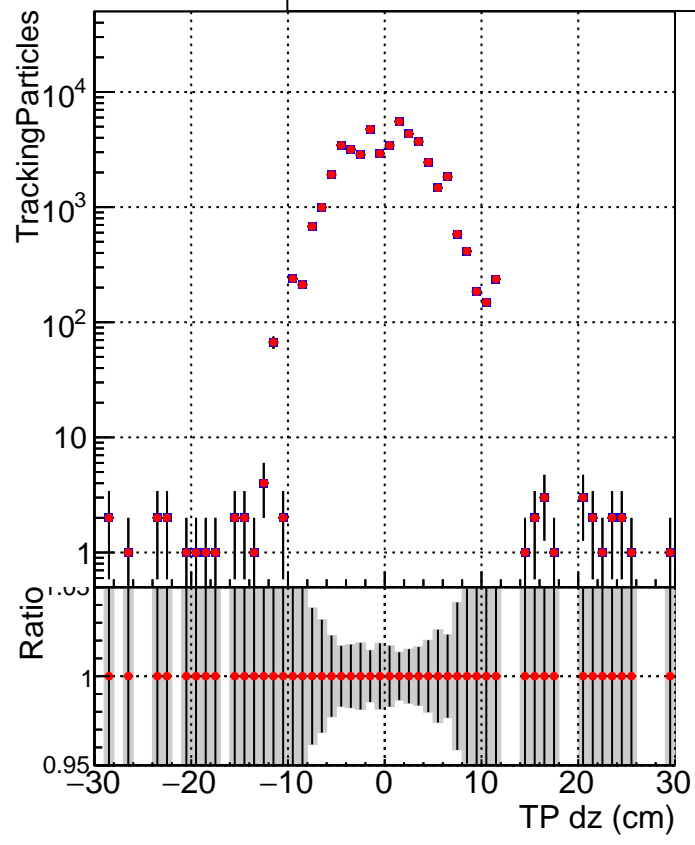

N of simulated tracks vs dxy

N of associated tracks (simToReco) vs dxy

N of simulated track

Legend:
■ DQM_CKF_XiMinusNOPU_base
● DQM_CKF_XiMinusNOPU_retrainOldFiles125_v2_prelimWPM_epoch3