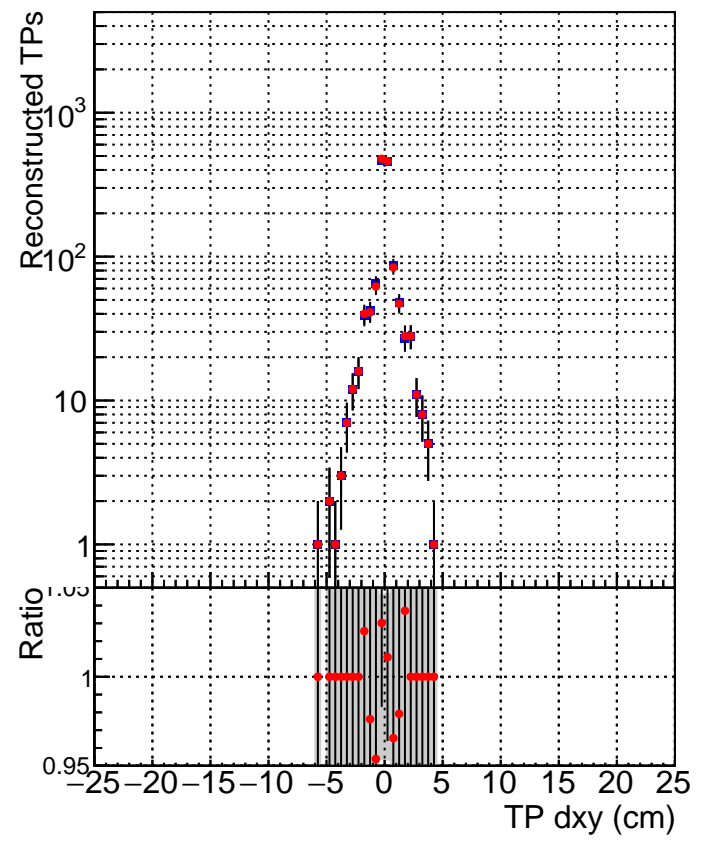

N of simulated tracks vs dxy

N of associated tracks (simToReco) vs dxy

N of simulated track

Legend:
■ DQM_CKF_XiMinusNOPU_base
● DQM_CKF_XiMinusNOPU_retrainOldFiles125_v2_prelimWPM_epoch3