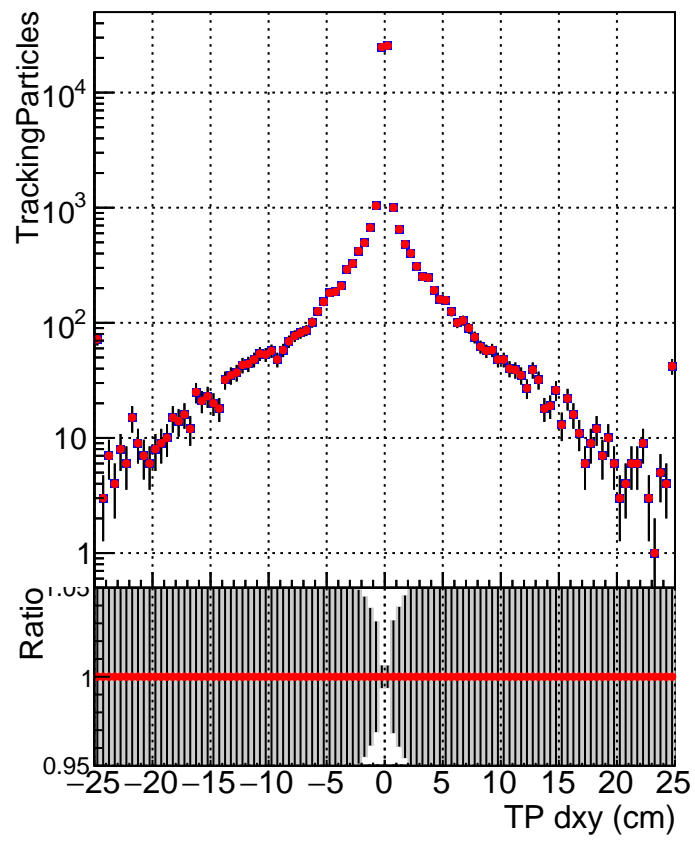

N of simulated tracks vs dxy

N of associated tracks (simToReco) vs dxy

N of simulated track

Legend:
■ DQM_CKF_XiMinusNOPU_base
● DQM_CKF_XiMinusNOPU_retrainOldFiles125_v2_prelimWPM_epoch3