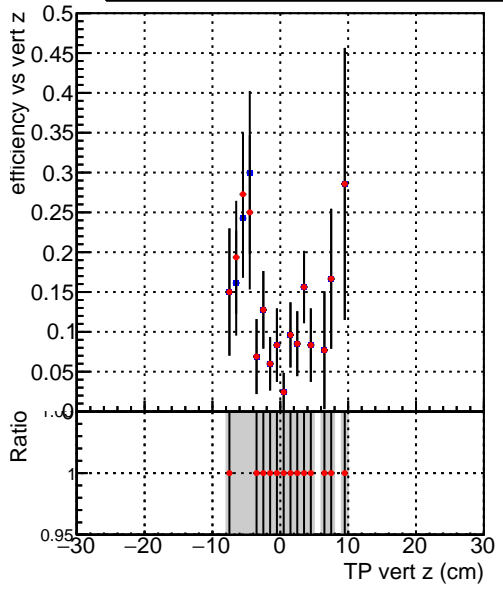

Efficiency vs vertpos

Legend:
■ DQM_CKF_XiMinusNOPU_base
● DQM_CKF_XiMinusNOPU_retrainOldFiles125_v2_prelimWPM_epoch3

Efficiency vs. sim PV z