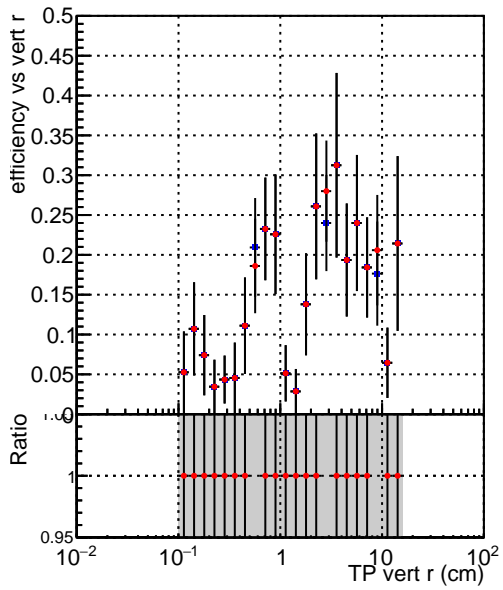

Efficiency vs vertpos

Legend:
■ DQM_CKF_XiMinusNOPU_base
● DQM_CKF_XiMinusNOPU_retrainOldFiles125_v2_prelimWPM_epoch3

Efficiency vs. sim PV z