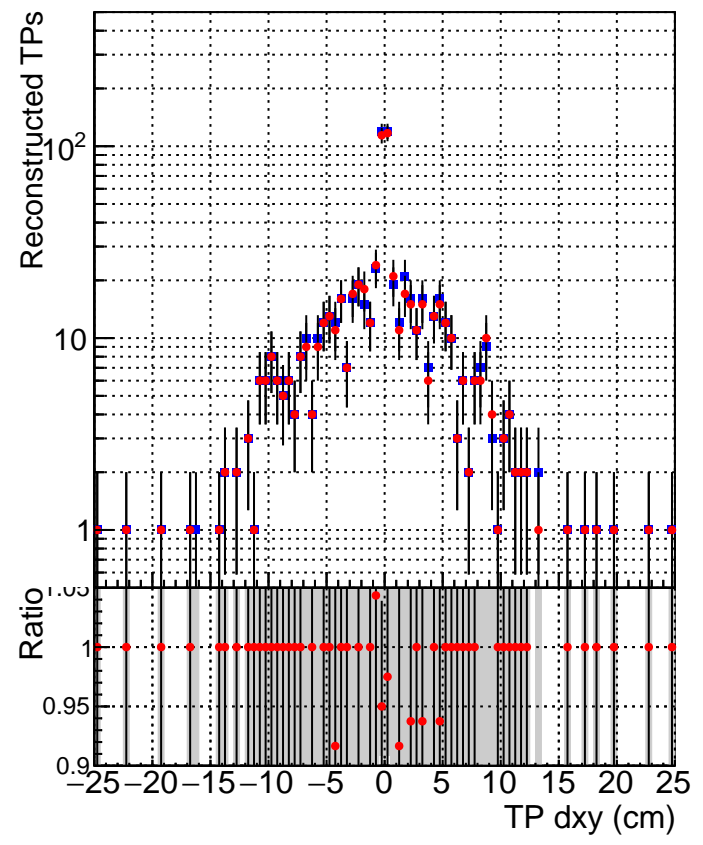

N of simulated tracks vs dxy

N of associated tracks (simToReco) vs dxy

N of simulated track

Legend:
- DQM_CKF_XiMinusNOPU_base (blue squares)
- DQM_CKF_XiMinusNOPU_retrainOldFiles125_v2_prelimWPM_epoch2 (red circles)