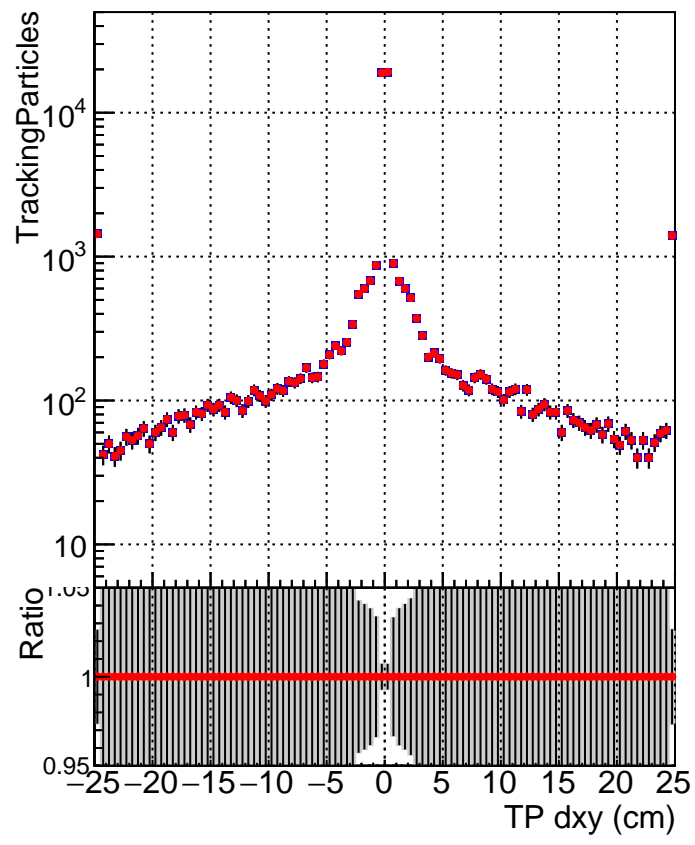

N of simulated tracks vs dxy

N of associated tracks (simToReco) vs dxy

N of simulated track

Legend:
- DQM_CKF_XiMinusNOPU_base (blue squares)
- DQM_CKF_XiMinusNOPU_retrainOldFiles125_v2_prelimWPM_epoch2 (red circles)