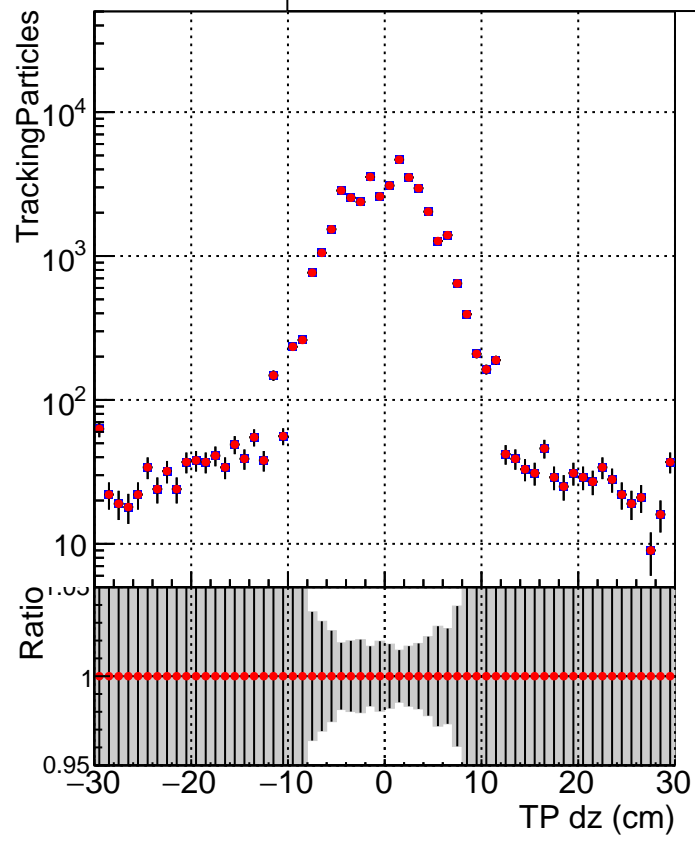

N of simulated tracks vs dxy

N of associated tracks (simToReco) vs dxy

N of simulated track

Legend:
- DQM_CKF_XiMinusNOPU_base (blue squares)
- DQM_CKF_XiMinusNOPU_retrainOldFiles125_v2_prelimWPM_epoch2 (red circles)