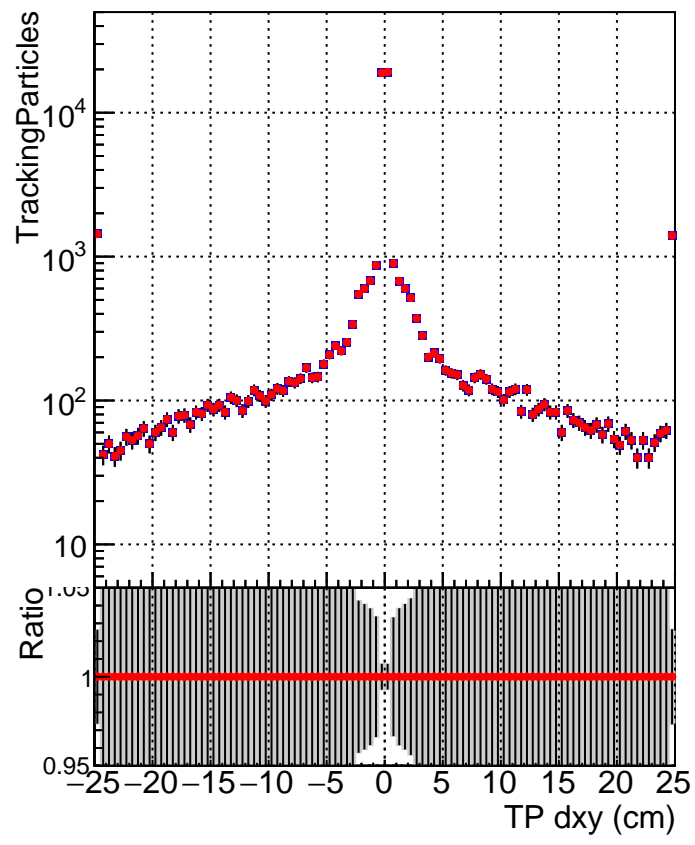

N of simulated tracks vs dxy

N of associated tracks (simToReco) vs dxy

N of simulated track

Legend:
■ DQM_CKF_XiMinusNOPU_base
● DQM_CKF_XiMinusNOPU_retrainOldFiles125_v2_prelimWPM_epoch2