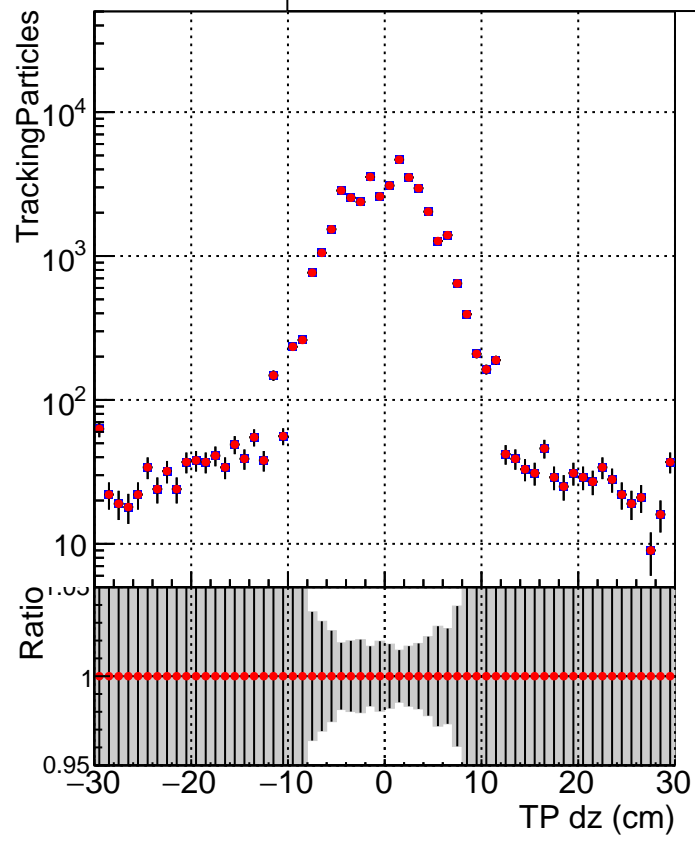

N of simulated tracks vs dxy

N of associated tracks (simToReco) vs dxy

N of simulated track

Legend:
■ DQM_CKF_XiMinusNOPU_base
● DQM_CKF_XiMinusNOPU_retrainOldFiles125_v2_prelimWPM_epoch2