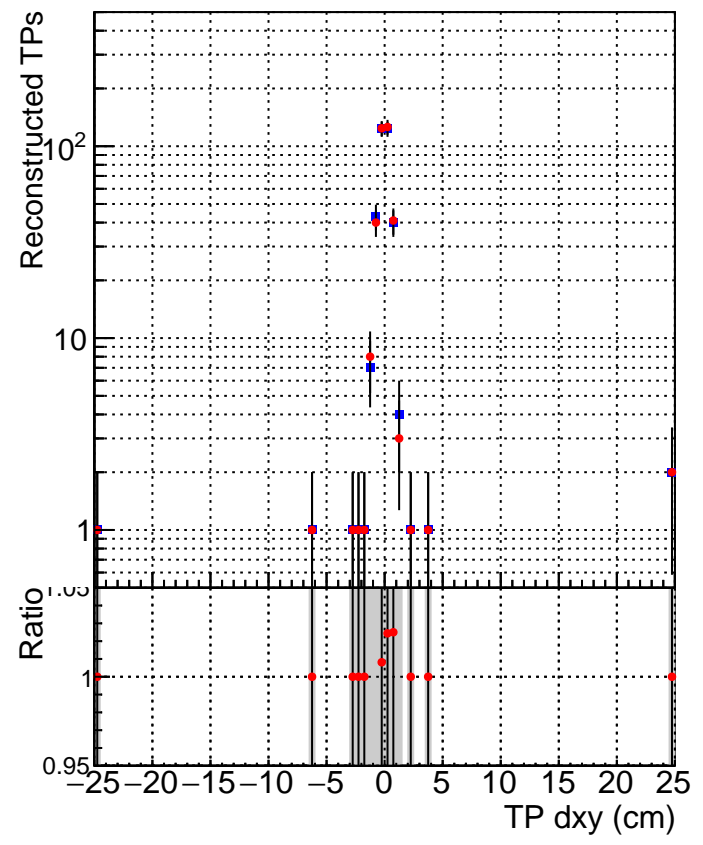

N of simulated tracks vs dxy

N of associated tracks (simToReco) vs dxy

N of simulated track

Legend:
■ DQM_CKF_XiMinusNOPU_base
● DQM_CKF_XiMinusNOPU_retrainOldFiles125_v2_prelimWPM_epoch2