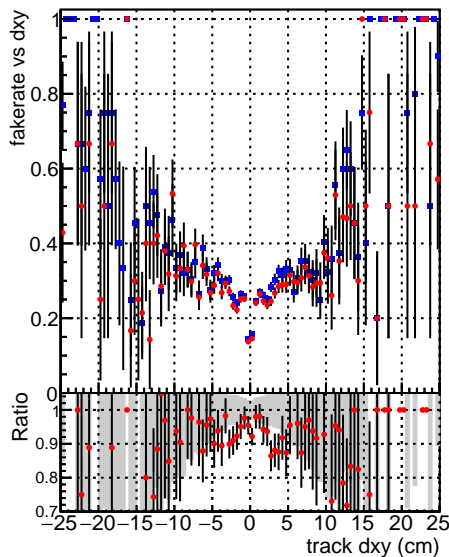

Fake rate vs dxy**Duplicates Rate vs Dxy****Pileup rate vs dxy**

■ DQM_CKF_XiMinusNOPU_base
● DQM_CKF_XiMinusNOPU_retrainOldFiles125_v2_prelimWPM_epoch2

Fake rate vs dz**Duplicates Rate vs Ddz****Pileup rate vs dz**