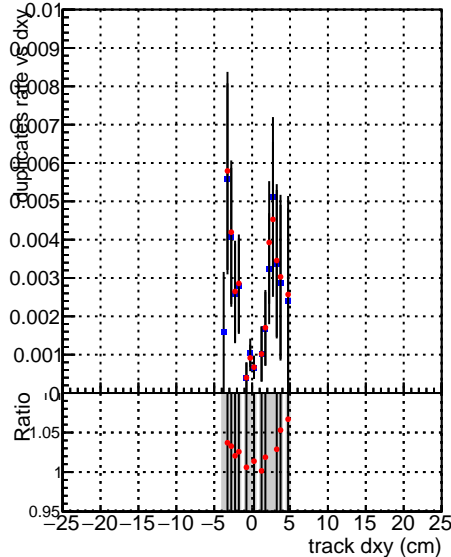

Fake rate vs dxy**Duplicates Rate vs Dxy****Pileup rate vs dxy**

■ DQM_CKF_XiMinusNOPU_base
● DQM_CKF_XiMinusNOPU_retrainOldFiles125_v2_prelimWPM_epoch2

Fake rate vs dz**Duplicates Rate vs Ddz****Pileup rate vs dz**