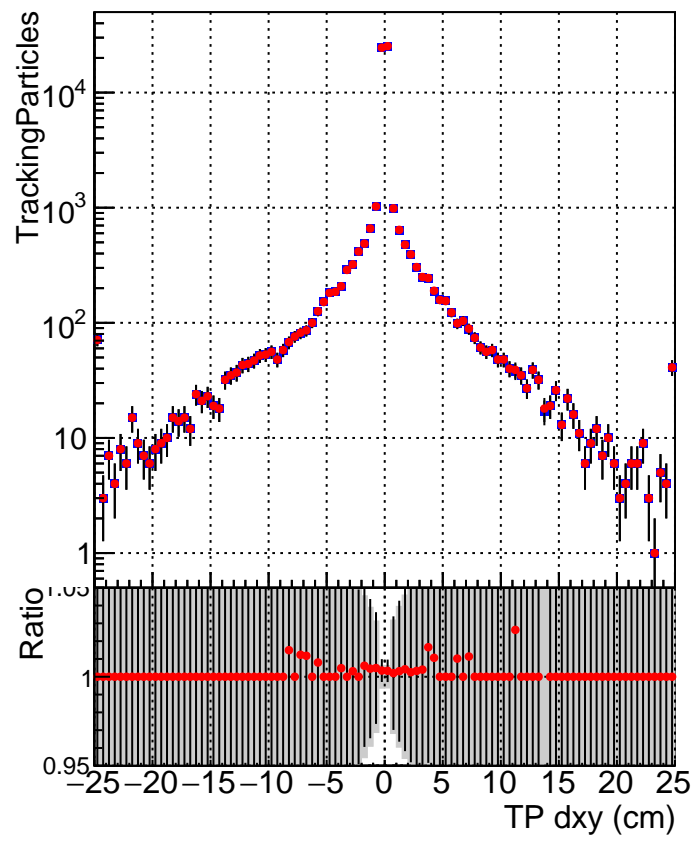

N of simulated tracks vs dxy

N of associated tracks (simToReco) vs dxy

N of simulated track

—■— DQM_CKF_XiMinusNOPU_base
—●— DQM_CKF_XiMinusNOPU_retrainOldFiles125_v2_prelimWPM_epoch2