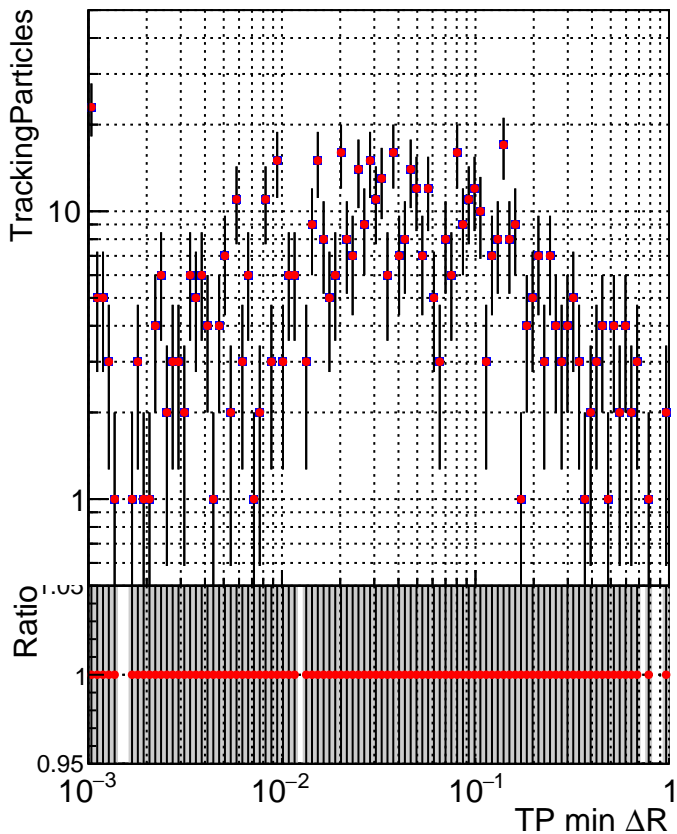

N of simulated tracks vs dR

N of associated tracks (simToReco) vs dR

N of simulated tracks

■ DQM_CKF_XiMinusNOPU_base

● DQM_CKF_XiMinusNOPU_retrainOldFiles125_v2_prelimWPM_epoch2