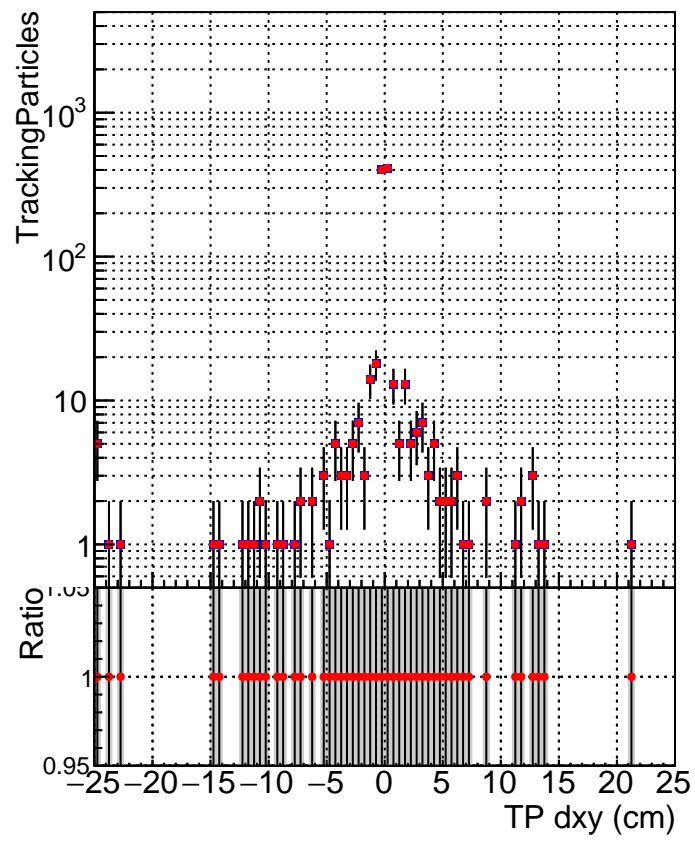

**N of simulated tracks vs dxy**

**N of associated tracks (simToReco) vs dxy**

**N of simulated track**

■ DQM\_CKF\_XiMinusNOPU\_base  
● DQM\_CKF\_XiMinusNOPU\_retrainOldFiles125\_v2\_prelimWPM\_epoch2