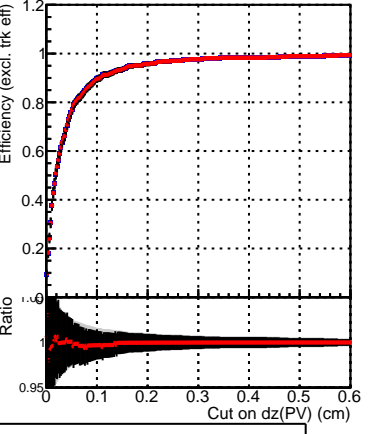

Efficiency vs. dz (PV)

Efficiency (tracking eff factorized out) vs. dz (PV)

Legend:  
-■- DQM\_CKF\_XiMinusNOPU\_base  
-●- DQM\_CKF\_XiMinusNOPU\_retrainOldFiles125\_v2\_prelimWPM\_epoch2