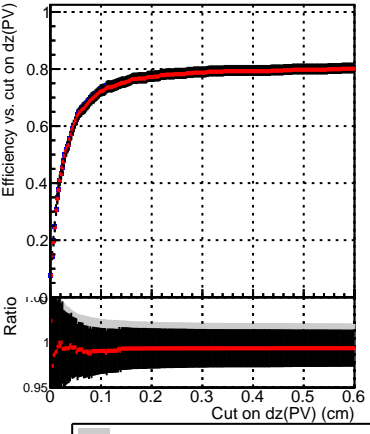

Efficiency vs. dz (PV)

Efficiency (tracking eff factorized out) vs. dz (PV)

Legend:  
-■- DQM\_CKF\_XiMinusNOPU\_base  
-●- DQM\_CKF\_XiMinusNOPU\_retrainOldFiles125\_v2\_prelimWPM\_epoch2