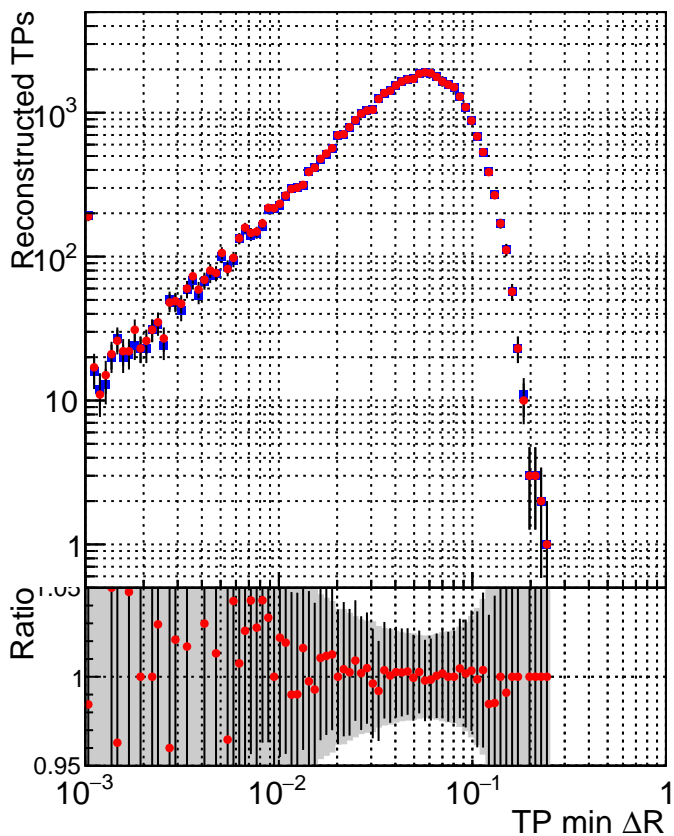

N of simulated tracks vs dR

N of associated tracks (simToReco) vs dR

N of simulated tracks

■ DQM_CKF_XiMinusNOPU_base
● DQM_CKF_XiMinusNOPU_retrainOldFiles125_v2_prelimWPM_epoch2