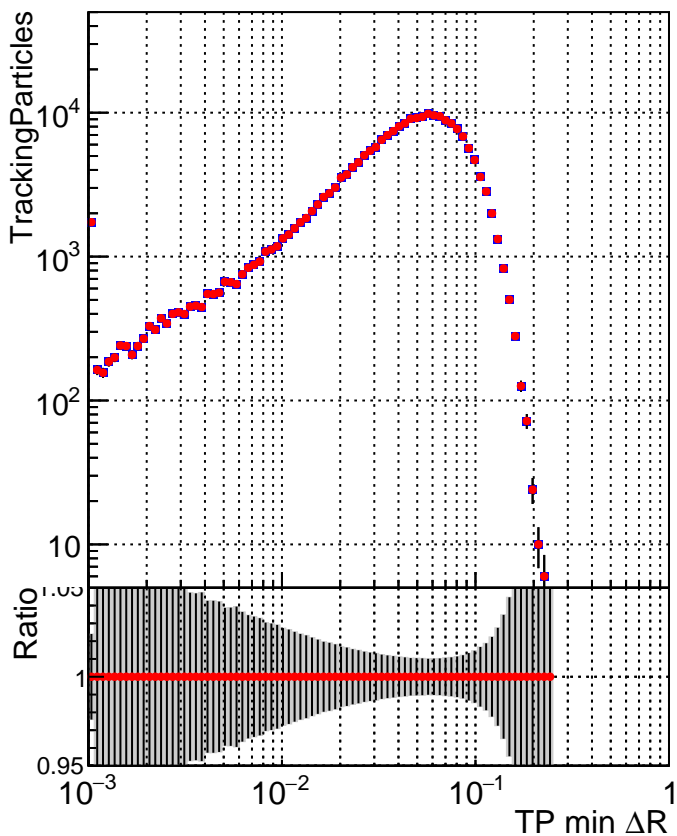

N of simulated tracks vs dR

N of associated tracks (simToReco) vs dR

N of simulated tracks

■ DQM_CKF_XiMinusNOPU_base
● DQM_CKF_XiMinusNOPU_retrainOldFiles125_v2_prelimWPM_epoch2