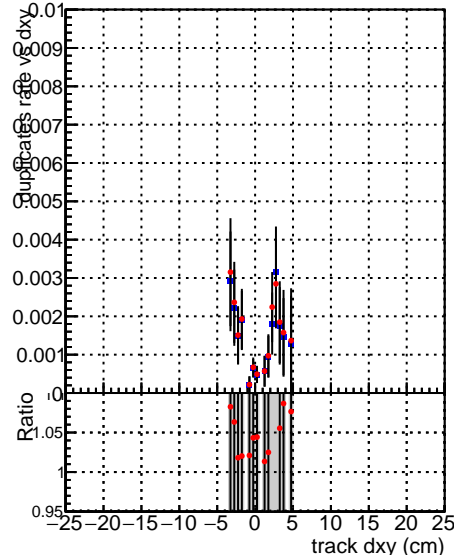

Fake rate vs dxy**Duplicates Rate vs Dxy****Pileup rate vs dxy**

—●— DQM_CKF_XiMinusNOPU_base
—●— DQM_CKF_XiMinusNOPU_retrainOldFiles125_v2_prelimWPM_epoch2

Fake rate vs dz**Duplicates Rate vs DZ****Pileup rate vs dz**