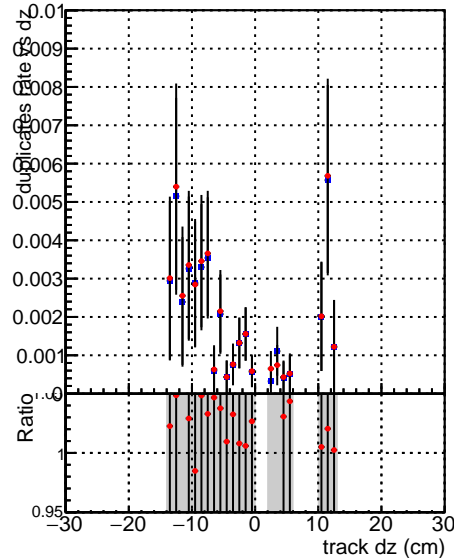

Fake rate vs dxy**Duplicates Rate vs Dxy****Pileup rate vs dxy**

—●— DQM_CKF_XiMinusNOPU_base
—●— DQM_CKF_XiMinusNOPU_retrainOldFiles125_v2_prelimWPM_epoch2

Fake rate vs dz**Duplicates Rate vs DZ****Pileup rate vs dz**