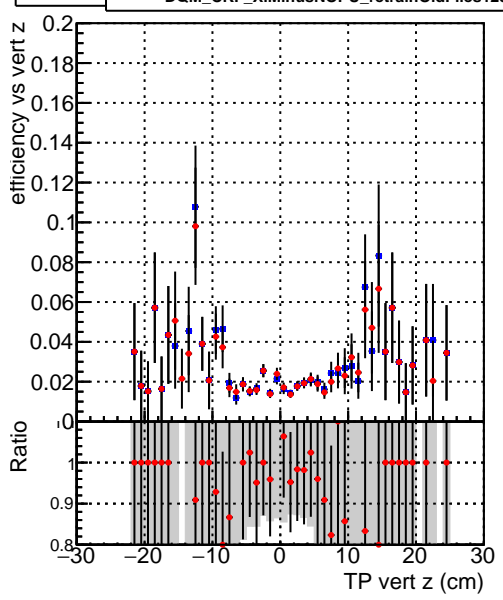

Efficiency vs vertpos

Legend for the plots:

- DQM_CKF_XiMinusNOPU_base (Blue squares)
- DQM_CKF_XiMinusNOPU_retrainOldFiles125_v2_prelimWPM_epoch1 (Red circles)

Efficiency vs vert z

Efficiency vs. sim PV z