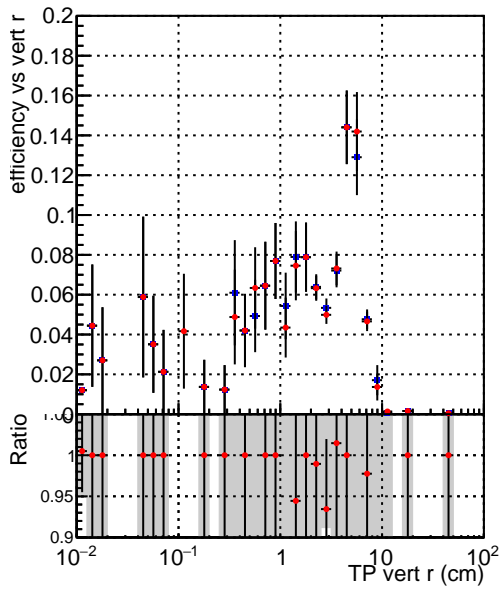

Efficiency vs vertpos

Legend for the plots:

- DQM_CKF_XiMinusNOPU_base (Blue squares)
- DQM_CKF_XiMinusNOPU_retrainOldFiles125_v2_prelimWPM_epoch1 (Red circles)

Efficiency vs vert z

Efficiency vs. sim PV z