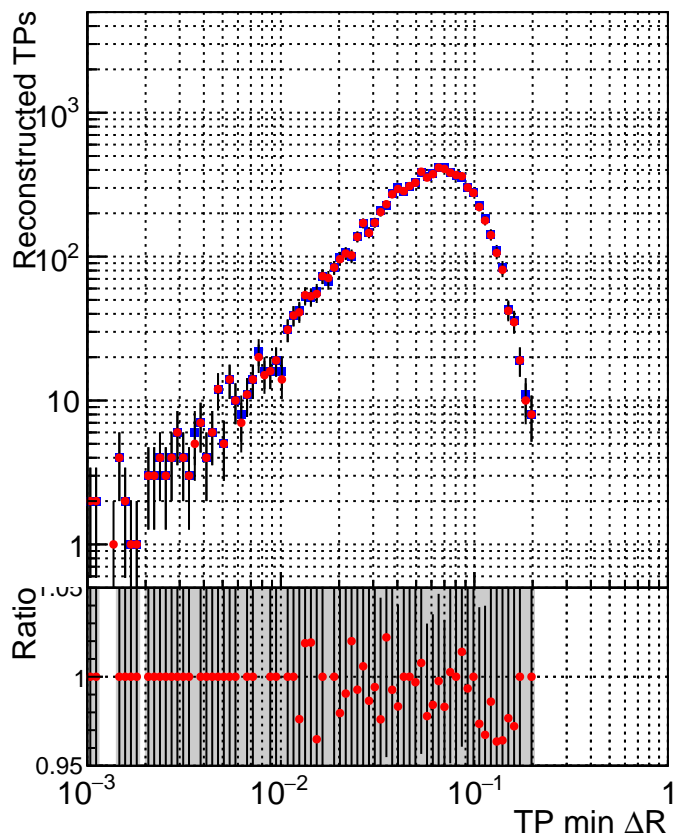

N of simulated tracks vs dR

N of associated tracks (simToReco) vs dR

N of simulated tracks

■ DQM_CKF_XiMinusNOPU_base
● DQM_CKF_XiMinusNOPU_retrainOldFiles125_v2_prelimWPM_epoch1