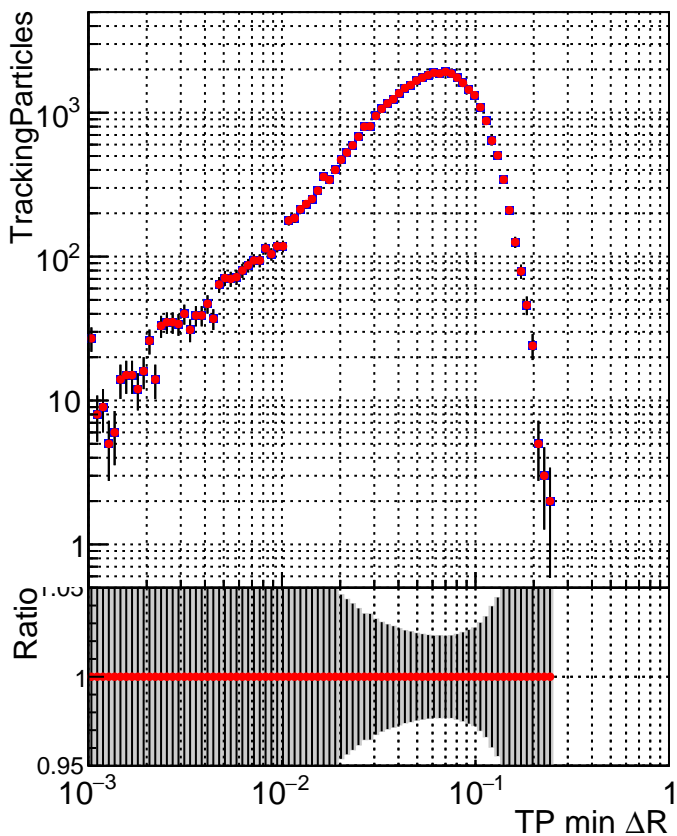

N of simulated tracks vs dR

N of associated tracks (simToReco) vs dR

N of simulated tracks

■ DQM_CKF_XiMinusNOPU_base
● DQM_CKF_XiMinusNOPU_retrainOldFiles125_v2_prelimWPM_epoch1