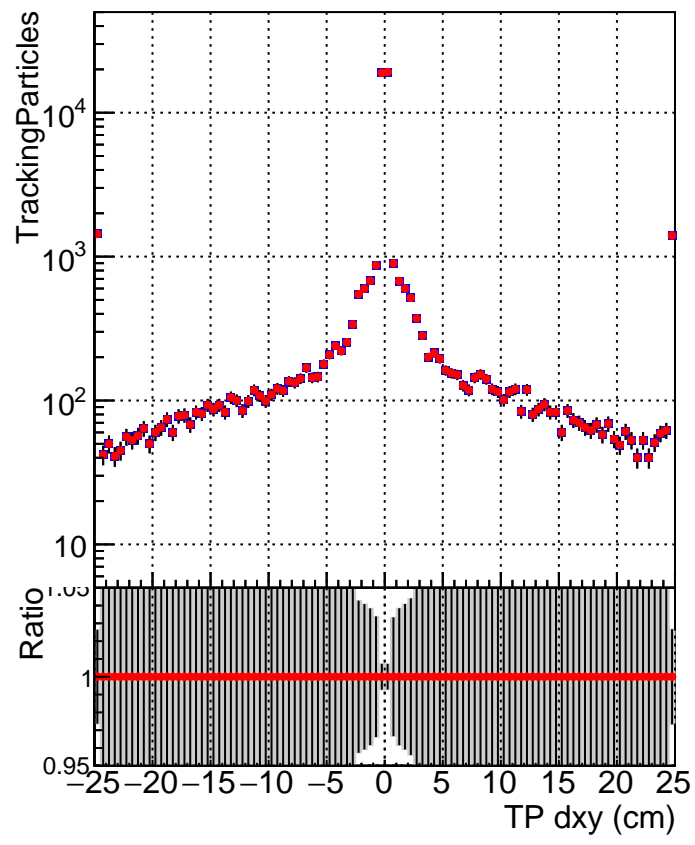

N of simulated tracks vs dxy

N of associated tracks (simToReco) vs dxy

N of simulated track

Legend:
- Blue square: DQM_CKF_XiMinusNOPU_base
- Red circle: DQM_CKF_XiMinusNOPU_retrainOldFiles125_v2_prelimWPM_epoch1