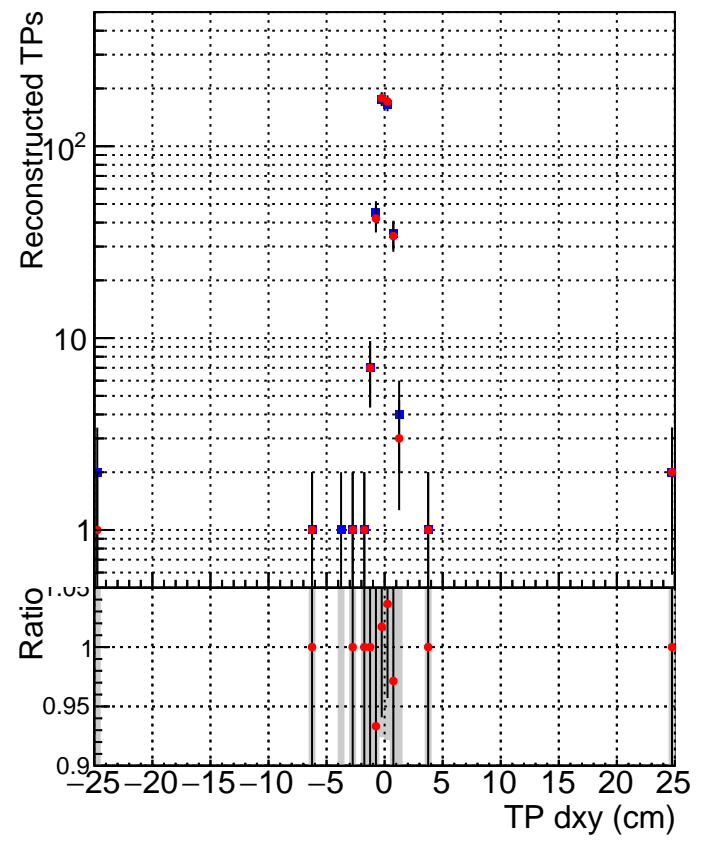

N of simulated tracks vs dxy

N of associated tracks (simToReco) vs dxy

N of simulated track

Legend:
- Blue square: DQM_CKF_XiMinusNOPU_base
- Red circle: DQM_CKF_XiMinusNOPU_retrainOldFiles125_v2_prelimWPM_epoch1